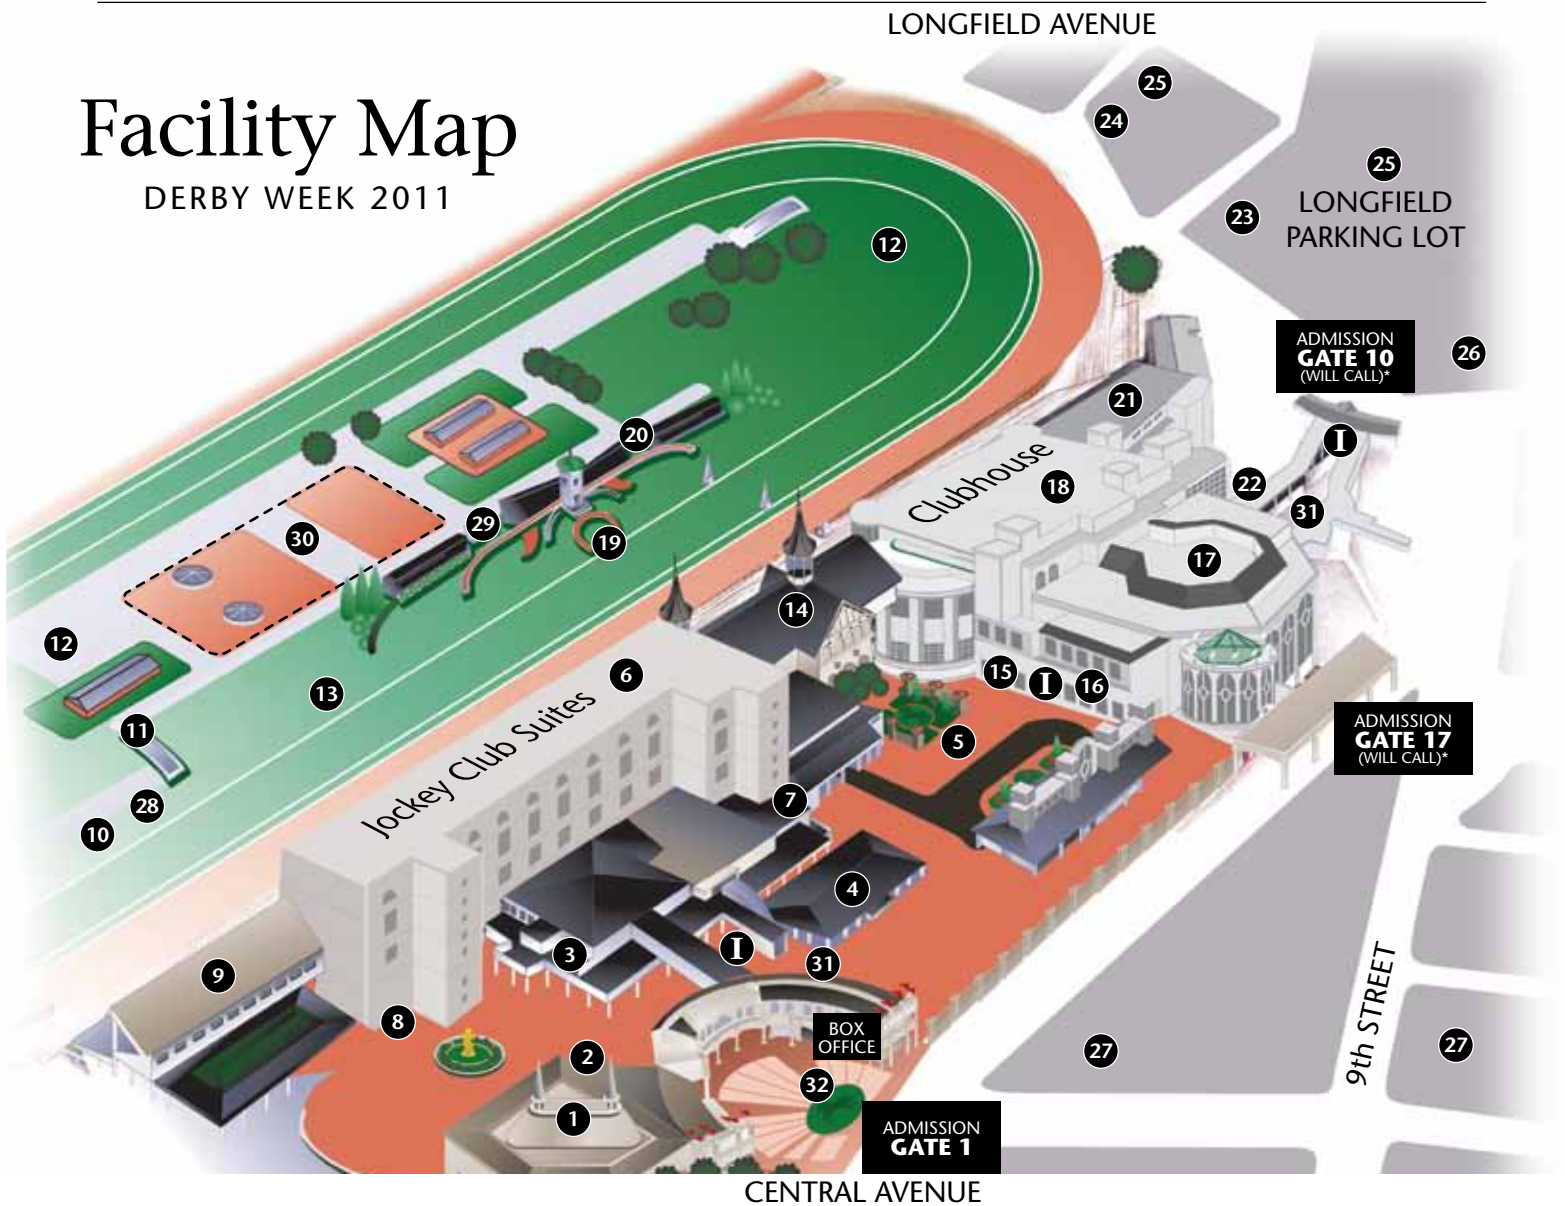

Facility Map

DERBY WEEK 2011

- 1 Kentucky Derby Museum & Gift Shop
- 2 Derby Café
- 3 General Offices
- 4 Paddock Pavilion Media Center
- 5 Paddock Area
Aristides Garden
Aristides Statue
Pat Day Statue
- 6 Jockey Club Suites
Grand Foyer (4th)
Oaks Room (4th)
Derby Room (4th)
Triple Crown Room (5th)
- 7 Jockey Club Suites Elevators
- 8 Entrance to Infield Tunnel
- 9 Grandstand Area
Funny Cide Lounge
Street Sense Lounge
- 10 Turf Suites (Starting Gate)▲
- 11 Infield Tunnel
- 12 Infield▲

- 13 Turf Suites (8th Pole)▲
- 14 Jockey Club (Upper & Lower)
Stephen Foster Lounge
- 15 VIP Elevators
- 16 The Churchill Downs Store
- 17 Trackside OTB & Food Court
Secretariat Lounge (2nd)
Silks Lounge (2nd)
Champions Club Lounge (2nd)
TSC Gold Room 2 (2nd)
- 18 Clubhouse
Seattle Slew Lounge (2nd; below Skye Terrace)
Churchill Downs/Twin Spires Club Lounge (3rd; below Skye Terrace)
Turf Club (3rd)★
Matt Winn Dining Room (3rd)☼
Interior Premium Boxes (3rd)☼
Millionaires Row (4th & 6th)☼
Directors Room (4th)★
Stakes Room (4th)★
Aristides Room (4th)★
Turf Club Lounge (4th)★
Finish Line Suites (5th)★
Trophy Room (5th)☼
Joe Hirsch Media Center (6th)★
TSC Gold Room 6 (6th)★