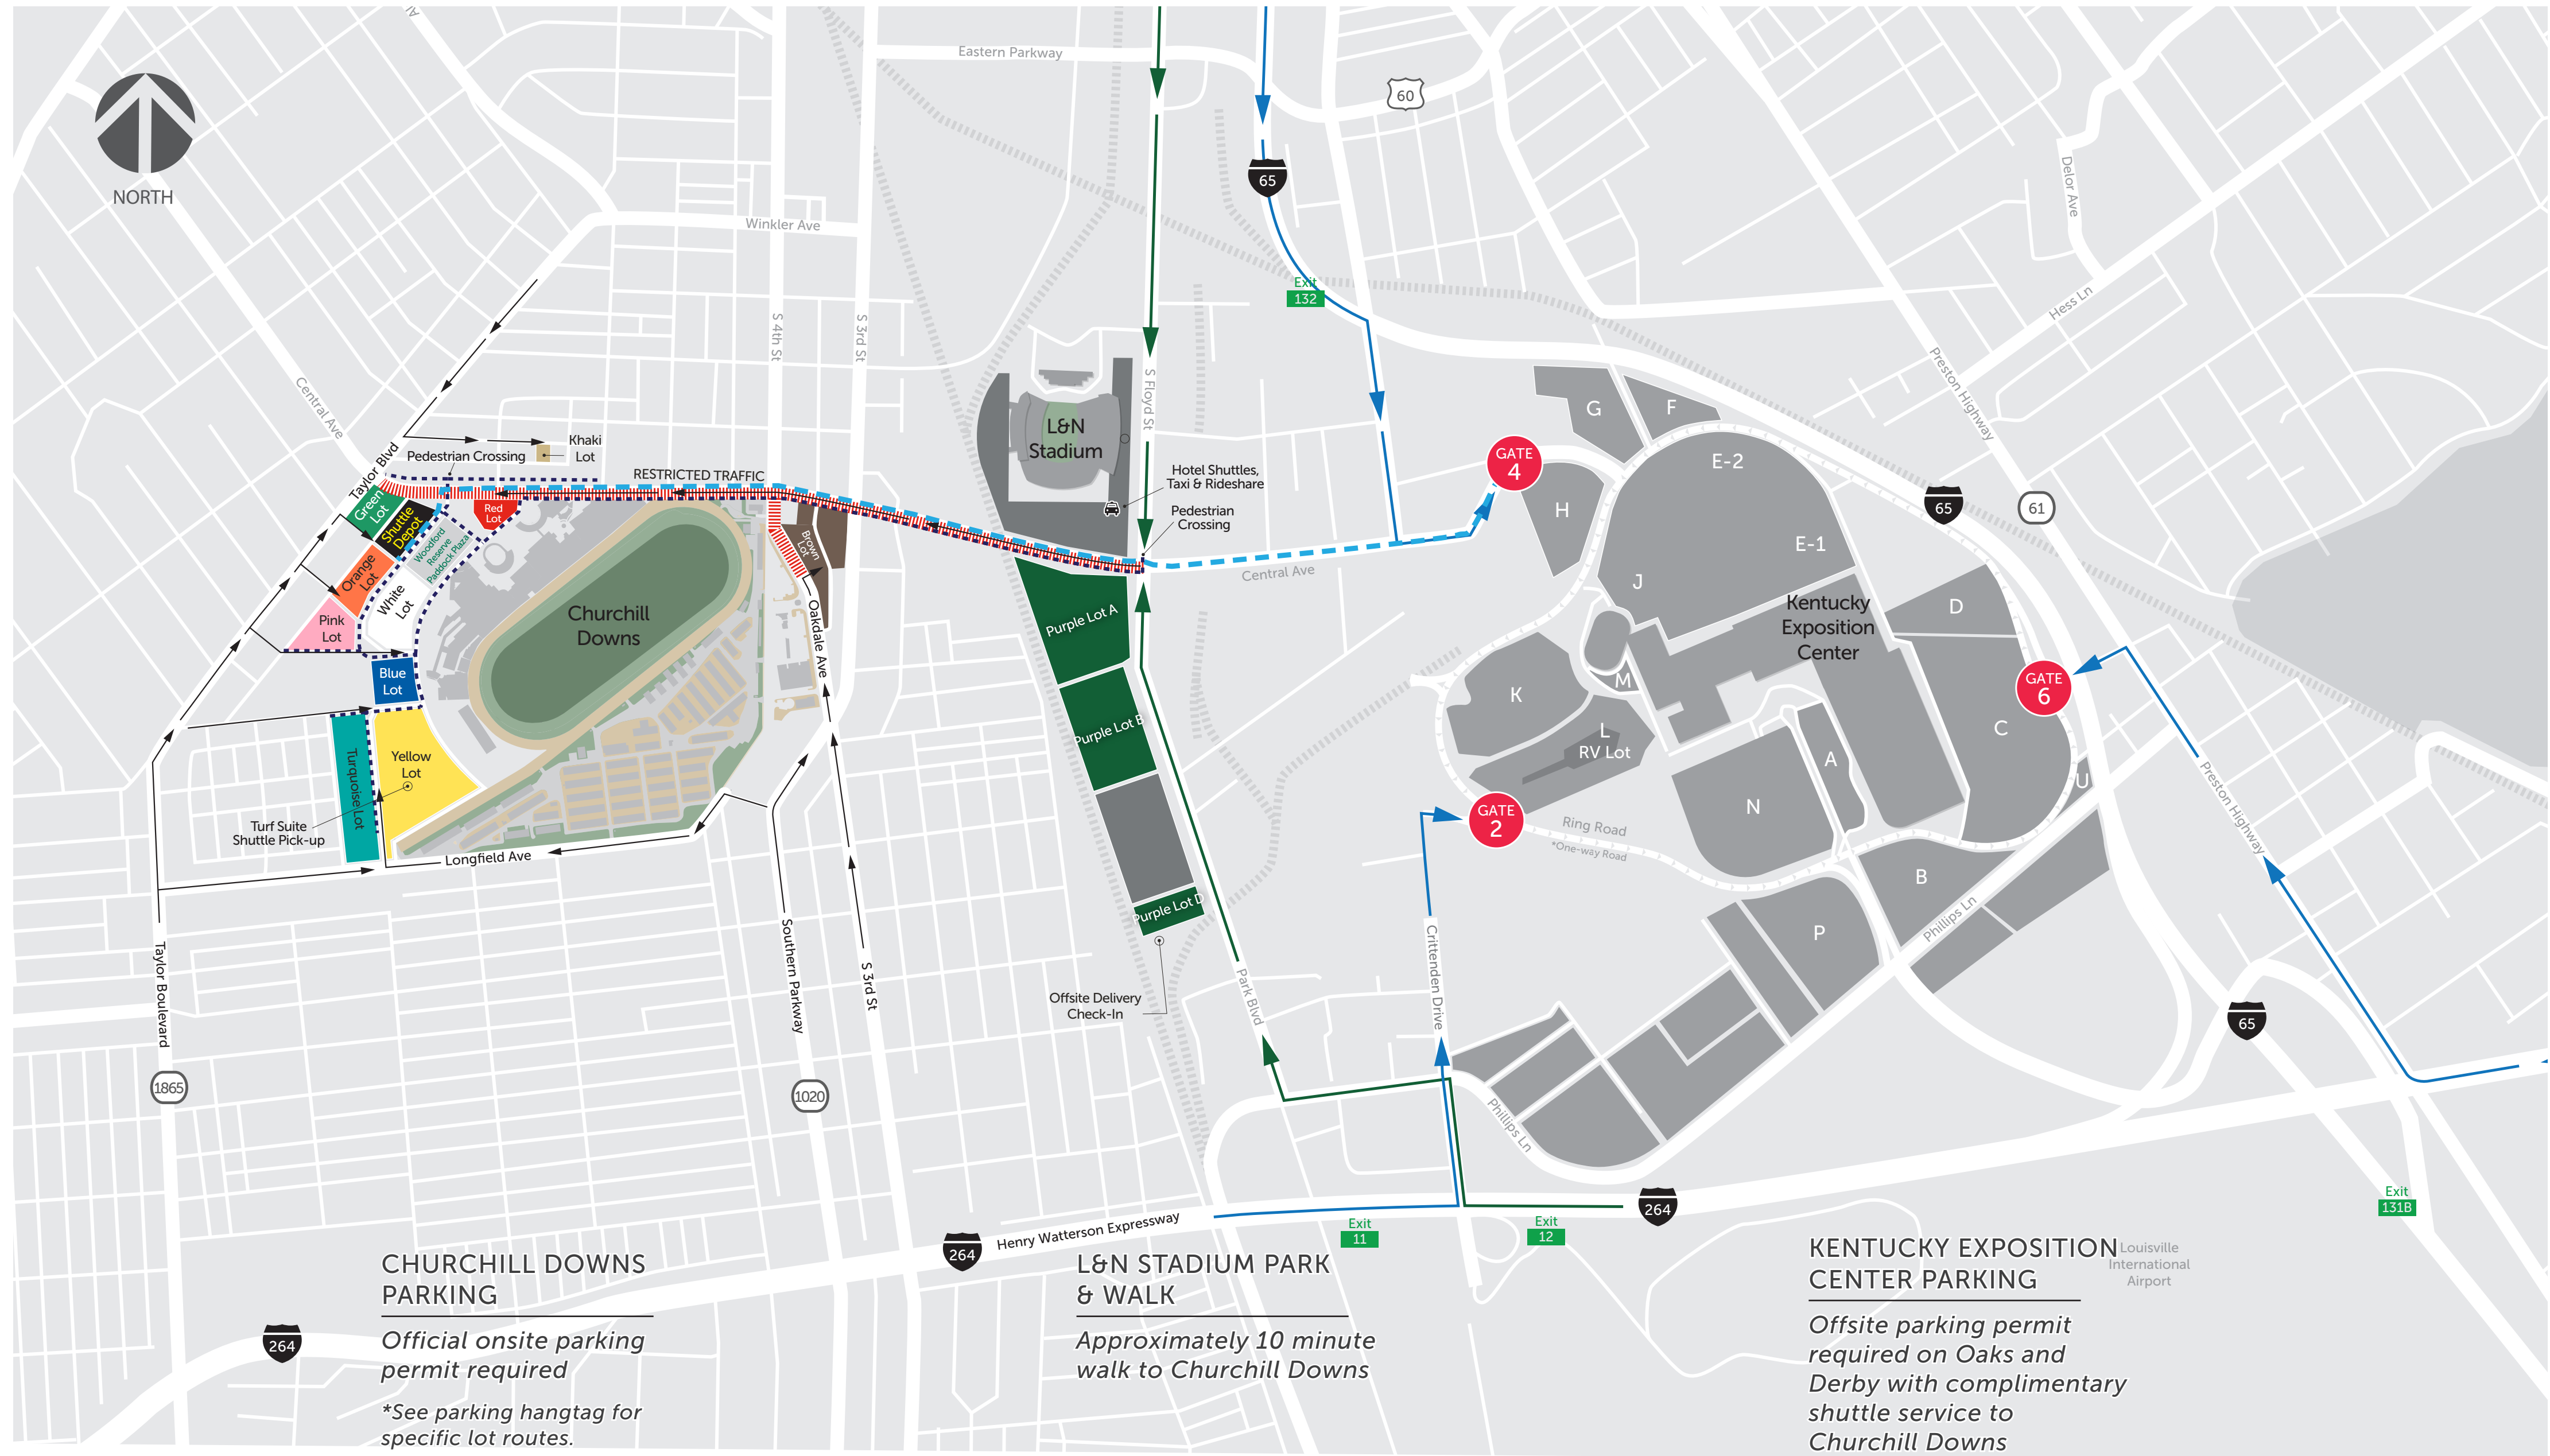

CHURCHILL DOWNS & NEIGHBORHOOD PARKING

Onsite - official parking permit required for reserved lots

Neighborhood - park & walk

ICON LEGEND

TAXI / RIDESHARE PICK-UP & DROP-OFF

ROUTES

ROUTES TO CHURCHILL DOWNS PARKING

PARKING

All parking onsite is pre-sold, therefore guests will not be guaranteed ADA parking in specific lots upon arrival.

If you do not have a hangtag, and you require ADA-accessible parking, please contact us at (502) 636-4450 for assistance.

Visit KentuckyDerby.com/Parking for the latest parking information.

ICON LEGEND	PATH LEGEND	ROUTES	PARKING
<ul style="list-style-type: none"> ● GATE ENTRANCE INTERSTATE EXITS STATE HIGHWAY TAXI / RIDESHARE PICK-UP & DROP-OFF 	<ul style="list-style-type: none"> SHUTTLE PATH PEDESTRIAN WALKWAY RESTRICTED TRAFFIC 	<ul style="list-style-type: none"> ROUTES TO L&N STADIUM ROUTES TO CHURCHILL DOWNS PARKING ROUTES TO KENTUCKY EXPOSITION CENTER 	<ul style="list-style-type: none"> KENTUCKY EXPOSITION CENTER PARKING L&N STADIUM PARKING ADA PARKING AVAILABLE AT L&N STADIUM.

All parking onsite is pre-sold, therefore guests will not be guaranteed ADA parking in specific lots upon arrival. If you do not have a hangtag, and you require ADA-accessible parking, please contact us at (502) 636-4450 for assistance. Visit KentuckyDerby.com/Parking for the latest parking information.