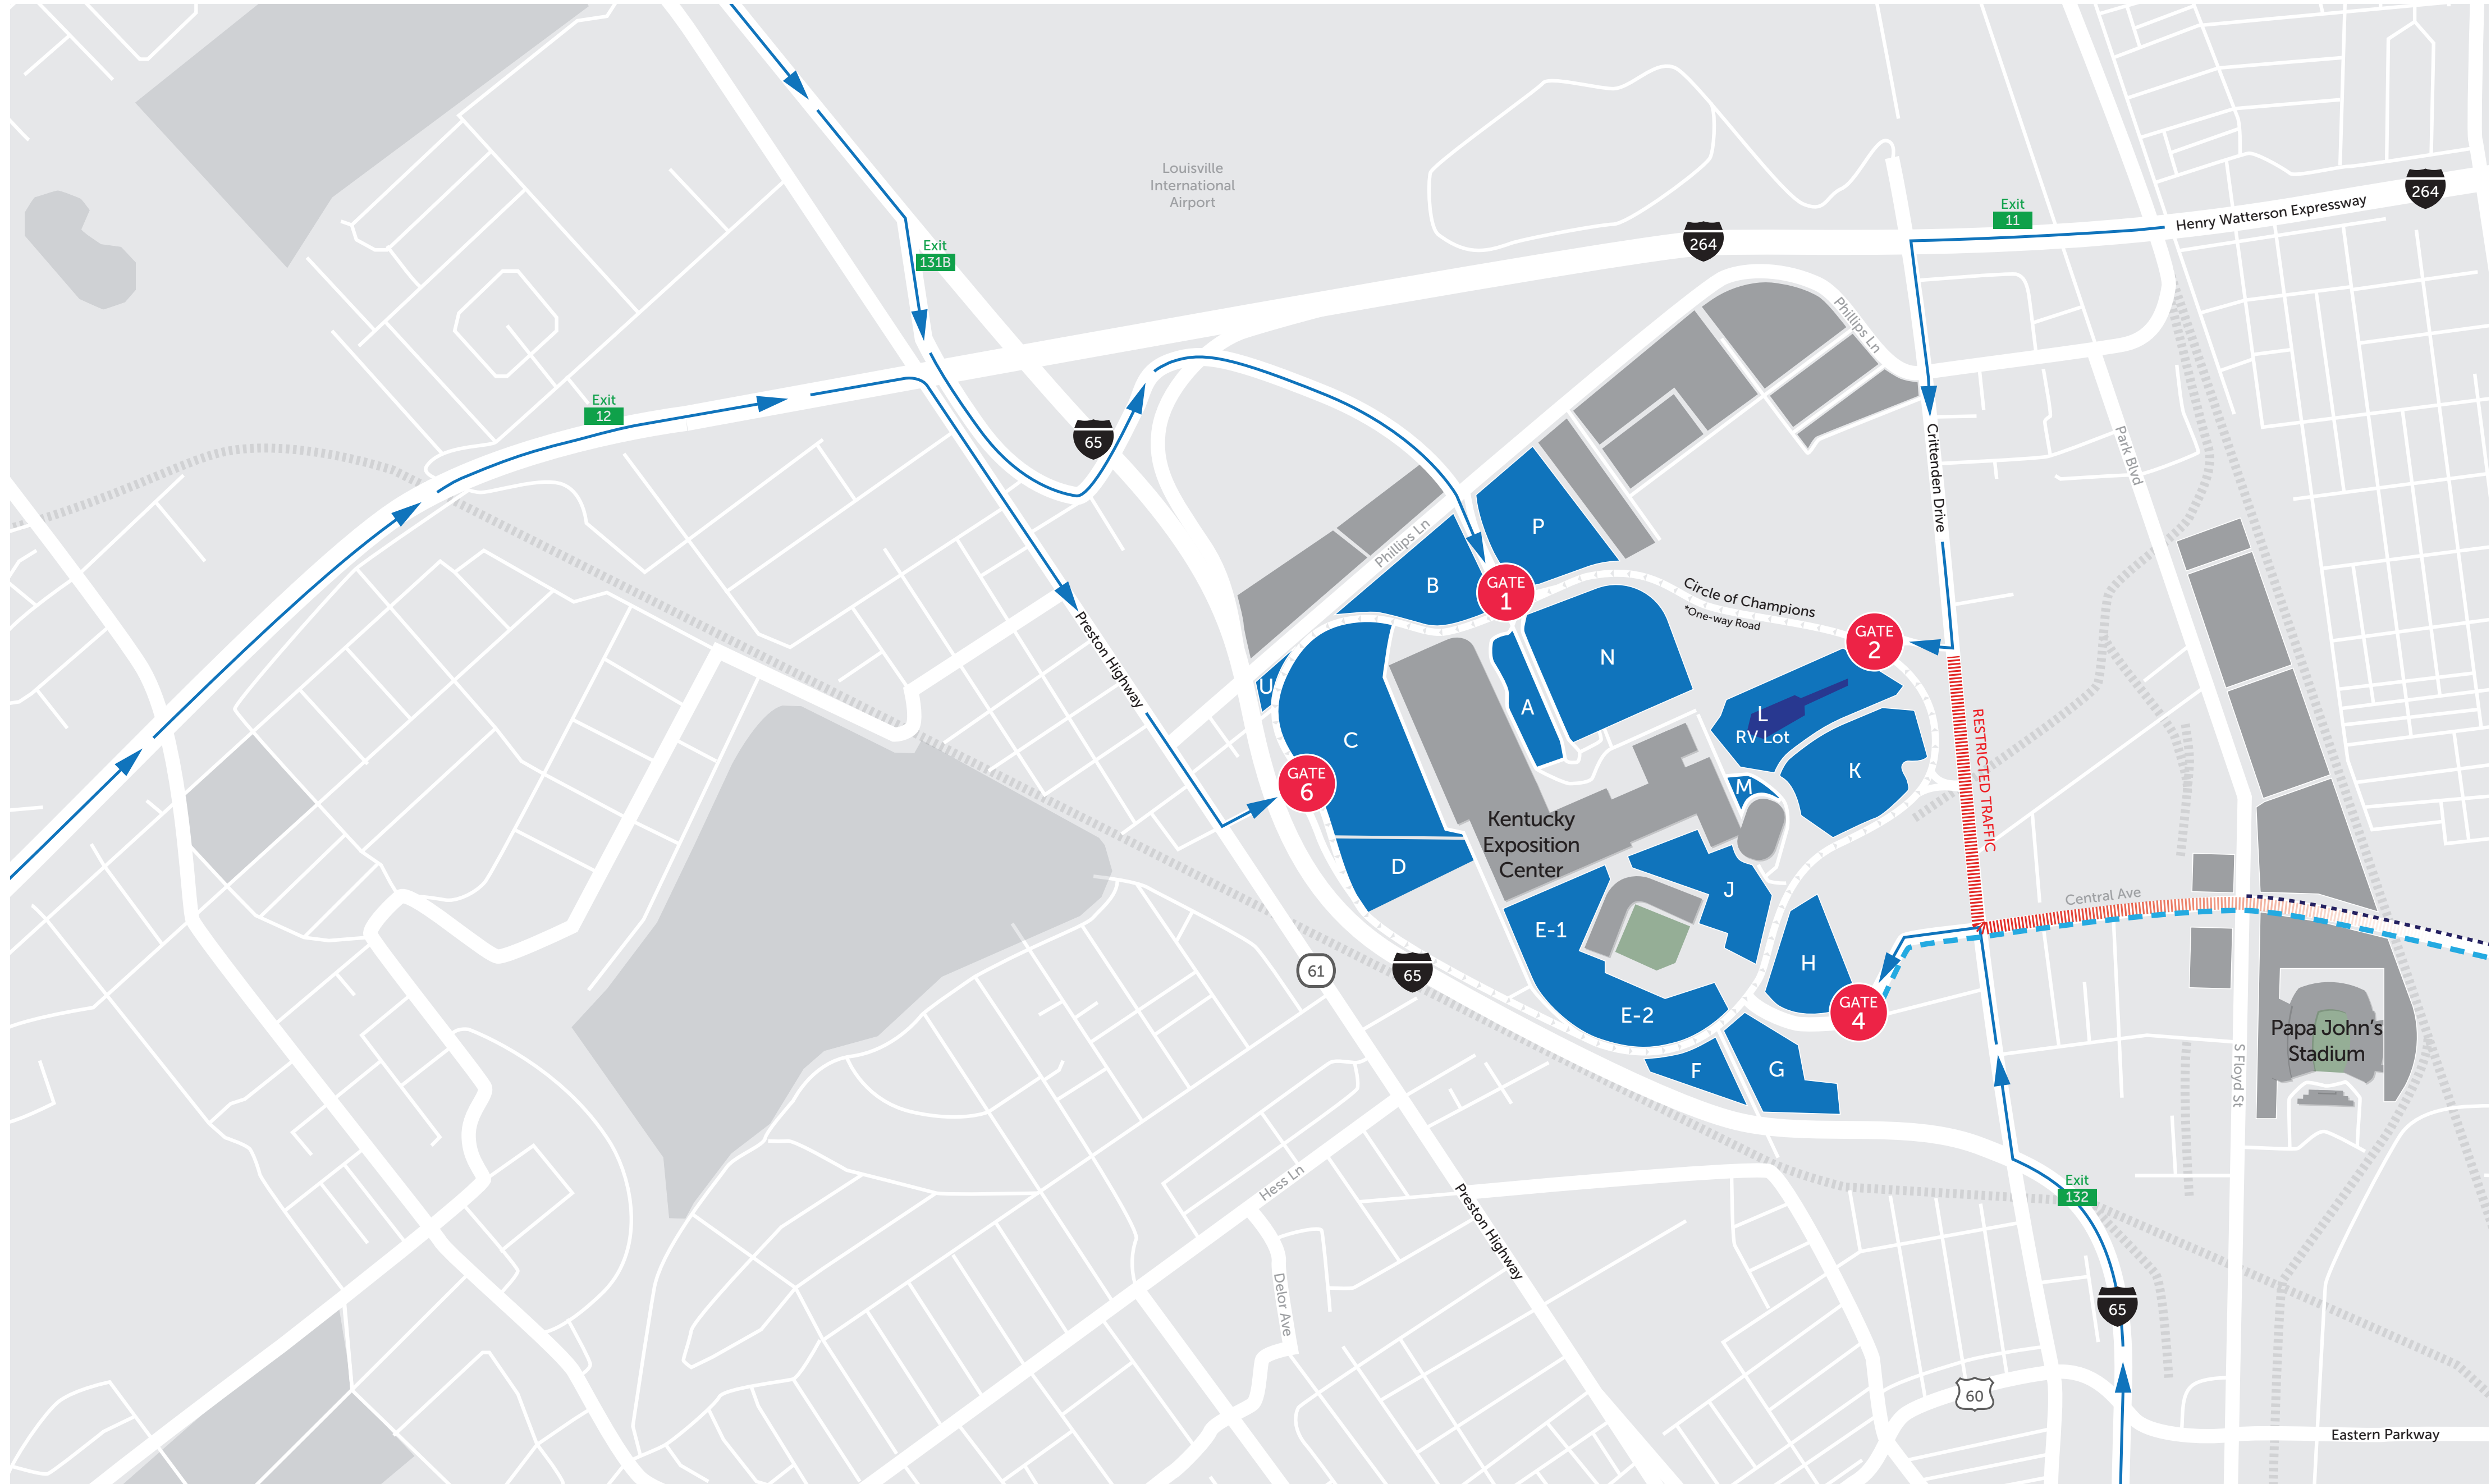

KENTUCKY EXPOSITION CENTER INGRESS ROUTES MAP

ICON LEGEND

- GATE ENTRANCE
- INTERSTATE
- EXITS
- STATE HIGHWAY

PATH LEGEND

- SHUTTLE PATH
- ⋯ PEDESTRIAN WALKWAY
- ▤▤▤▤ RESTRICTED TRAFFIC

ROUTES

- ← ROUTES TO KENTUCKY EXPOSITION CENTER GATES