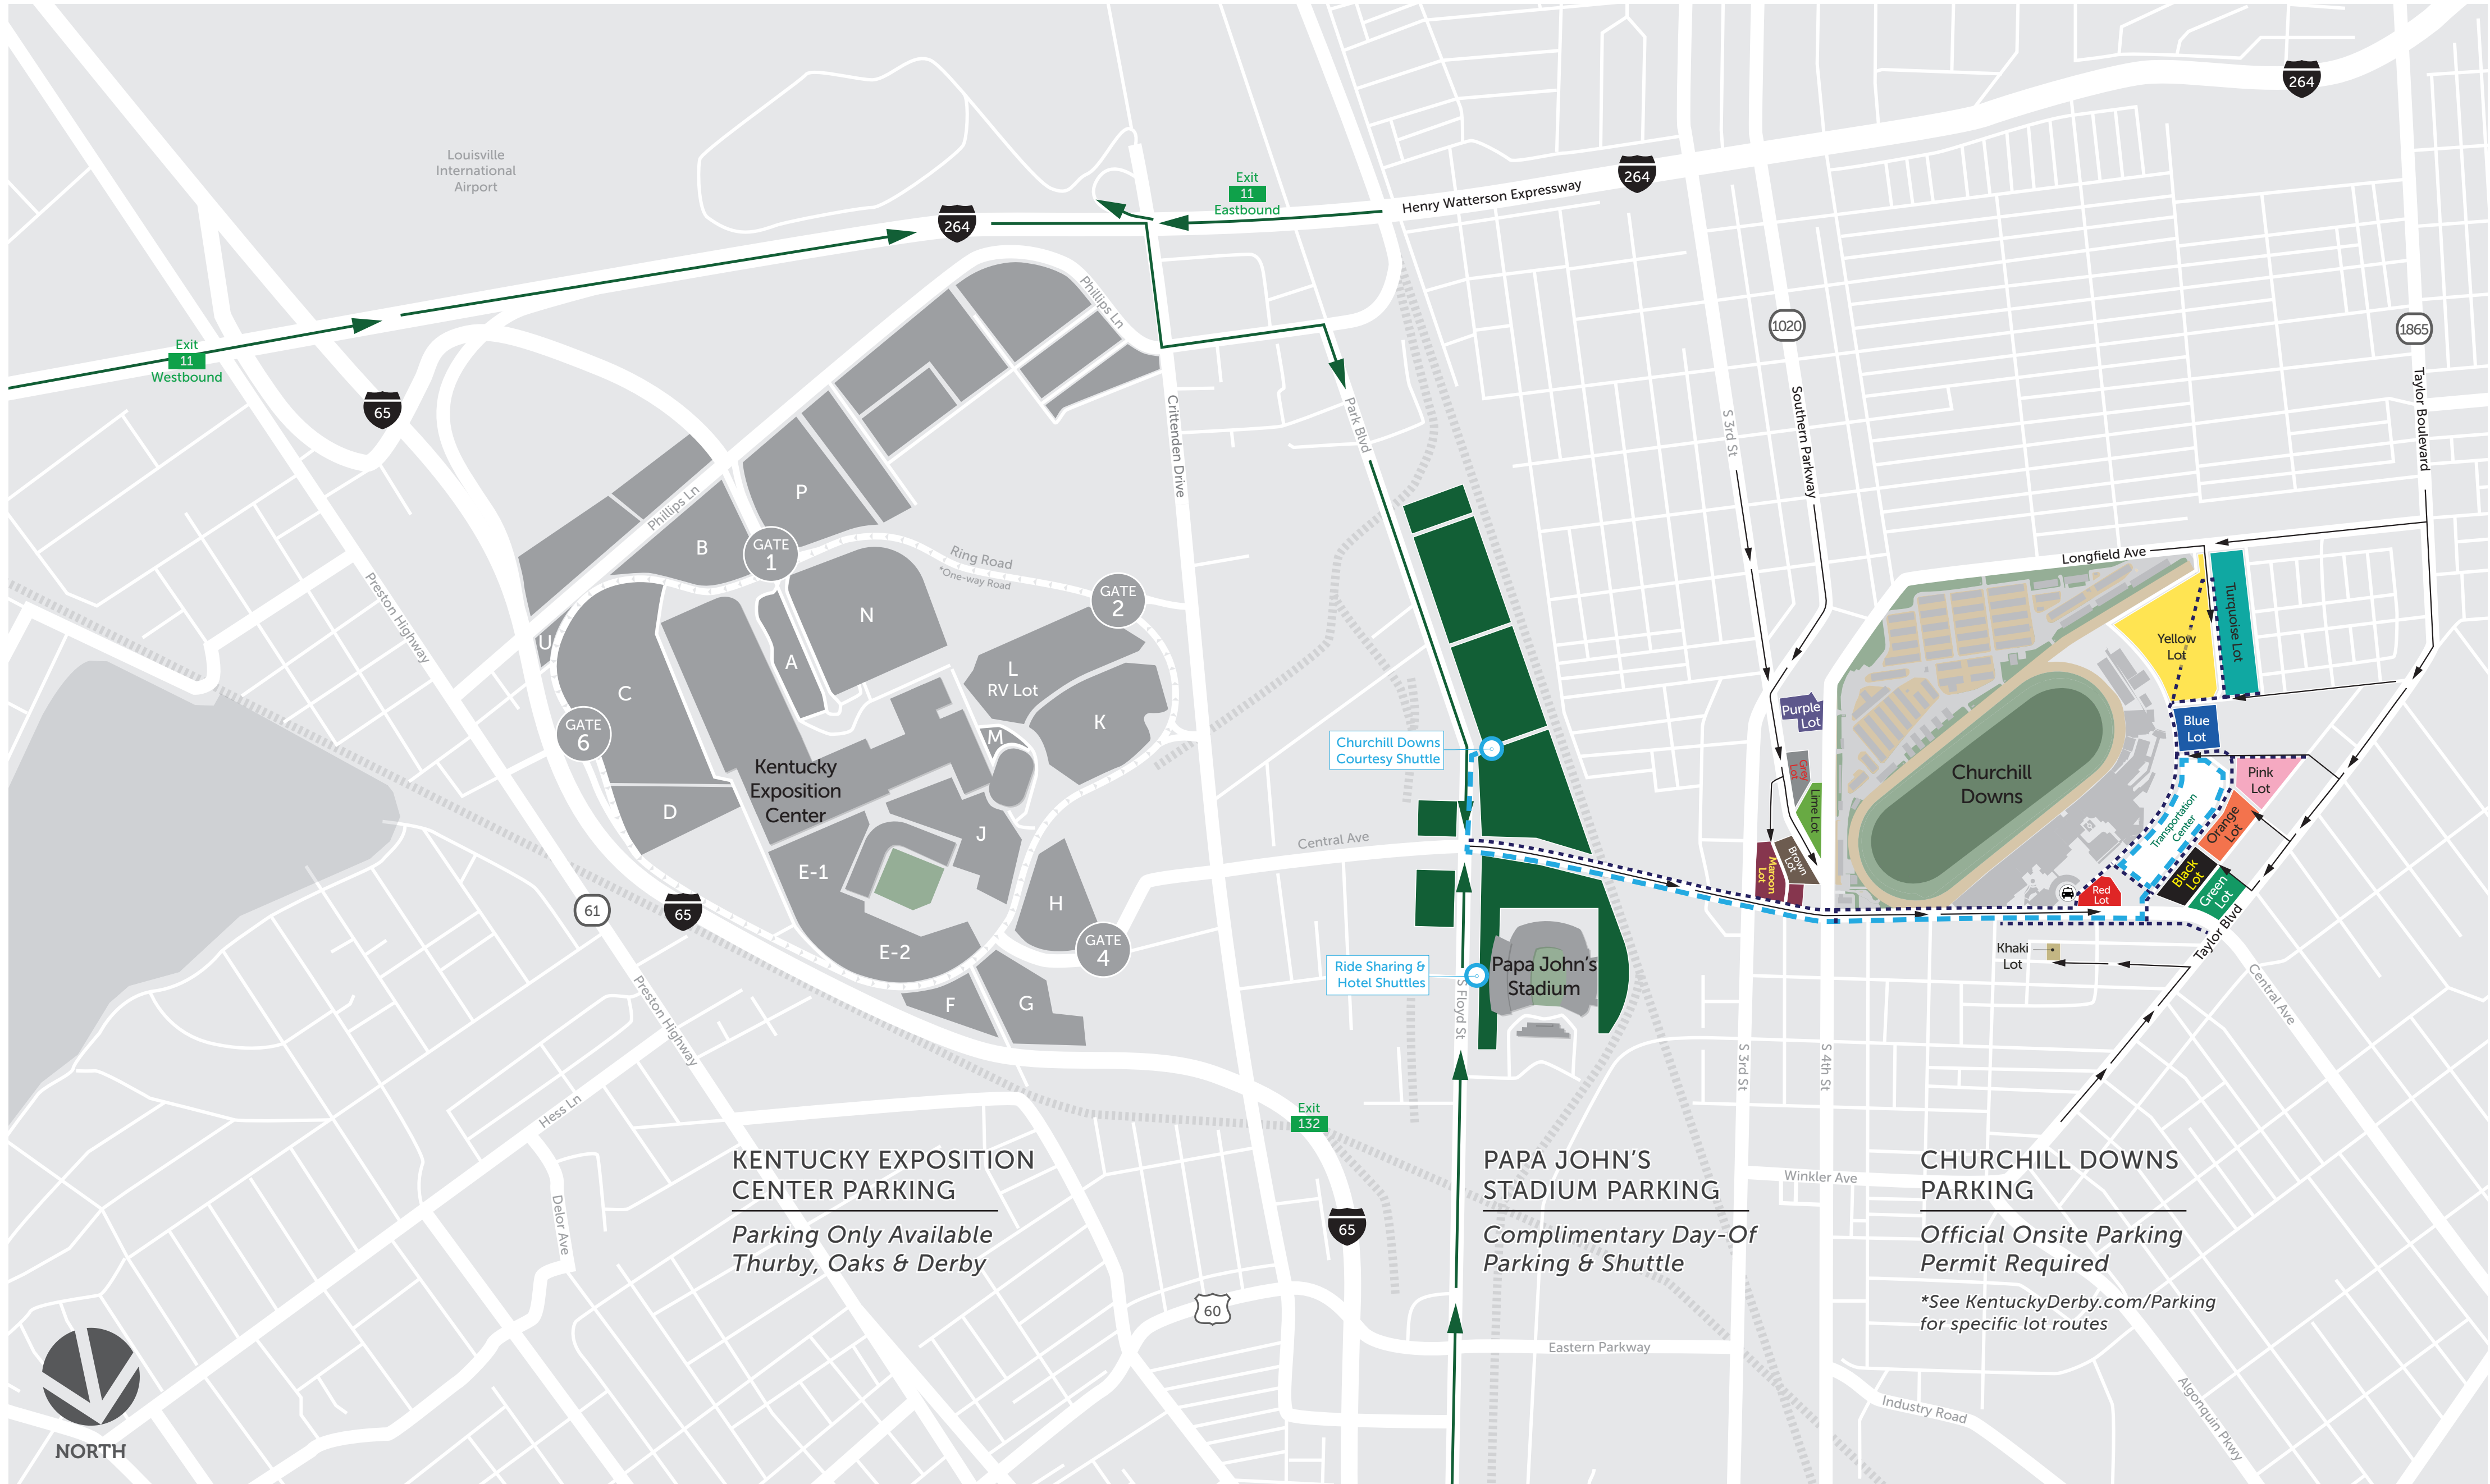

GETTING TO OPENING NIGHT - WEDNESDAY OF DERBY WEEK

KENTUCKY EXPOSITION CENTER PARKING
*Parking Only Available
 Thur, Oaks & Derby*

PAPA JOHN'S STADIUM PARKING
*Complimentary Day-Of
 Parking & Shuttle*

CHURCHILL DOWNS PARKING
*Official Onsite Parking
 Permit Required*
 *See KentuckyDerby.com/Parking
 for specific lot routes

- ICON LEGEND**
- GATE ENTRANCE
 - INTERSTATE
 - EXITS
 - STATE HIGHWAY
 - SHUTTLE PICK-UP/DROP-OFF
 - TAXI PICK-UP/DROP-OFF

- PATH LEGEND**
- SHUTTLE PATH
 - ⋯ PEDESTRIAN WALKWAY

- ROUTES**
- ← ROUTES TO PAPA JOHN'S STADIUM
 - ← ROUTES TO CHURCHILL DOWNS PARKING

- PARKING**
- PAPA JOHN'S STADIUM PARKING
 - ADA PARKING AVAILABLE AT PAPA JOHN'S STADIUM