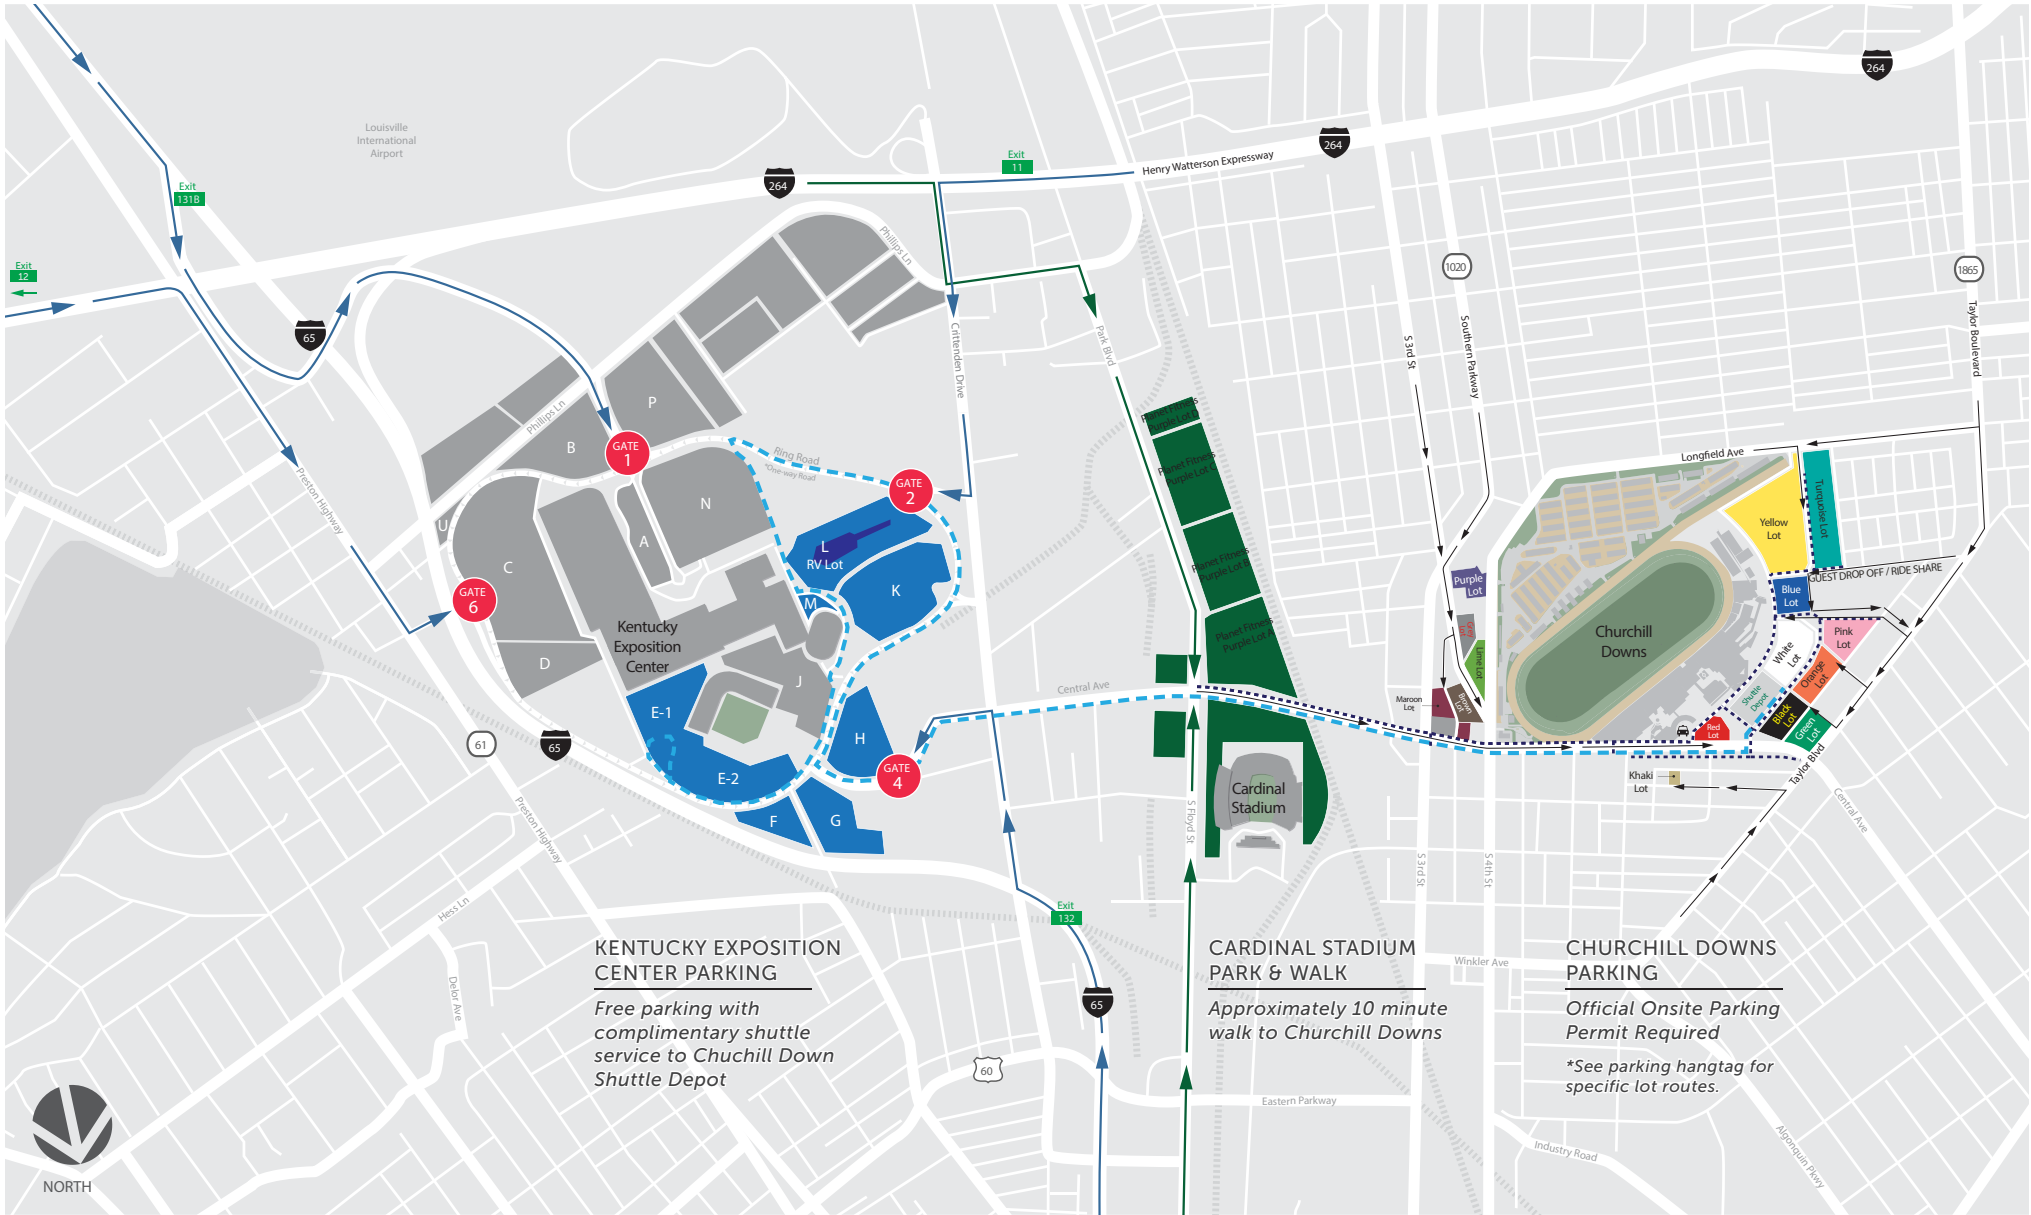

GETTING TO TUESDAY & WEDNESDAY OF DERBY WEEK

ICON LEGEND

- GATE ENTRANCE
- INTERSTATE
- EXITS
- STATE HIGHWAY
- TAXI

PATH LEGEND

- SHUTTLE PATH
- PEDESTRIAN WALKWAY
- RESTRICTED TRAFFIC

ROUTES

- ROUTES TO CARDINAL STADIUM
- ROUTES TO CHURCHILL DOWNS PARKING
- ROUTES TO KENTUCKY EXPOSITION CENTER

PARKING

- KENTUCKY EXPOSITION CENTER PARKING
- CARDINAL STADIUM PARKING
- ADA PARKING AVAILABLE AT CARDINAL STADIUM. Visit KentuckyDerby.com/Parking for more information.