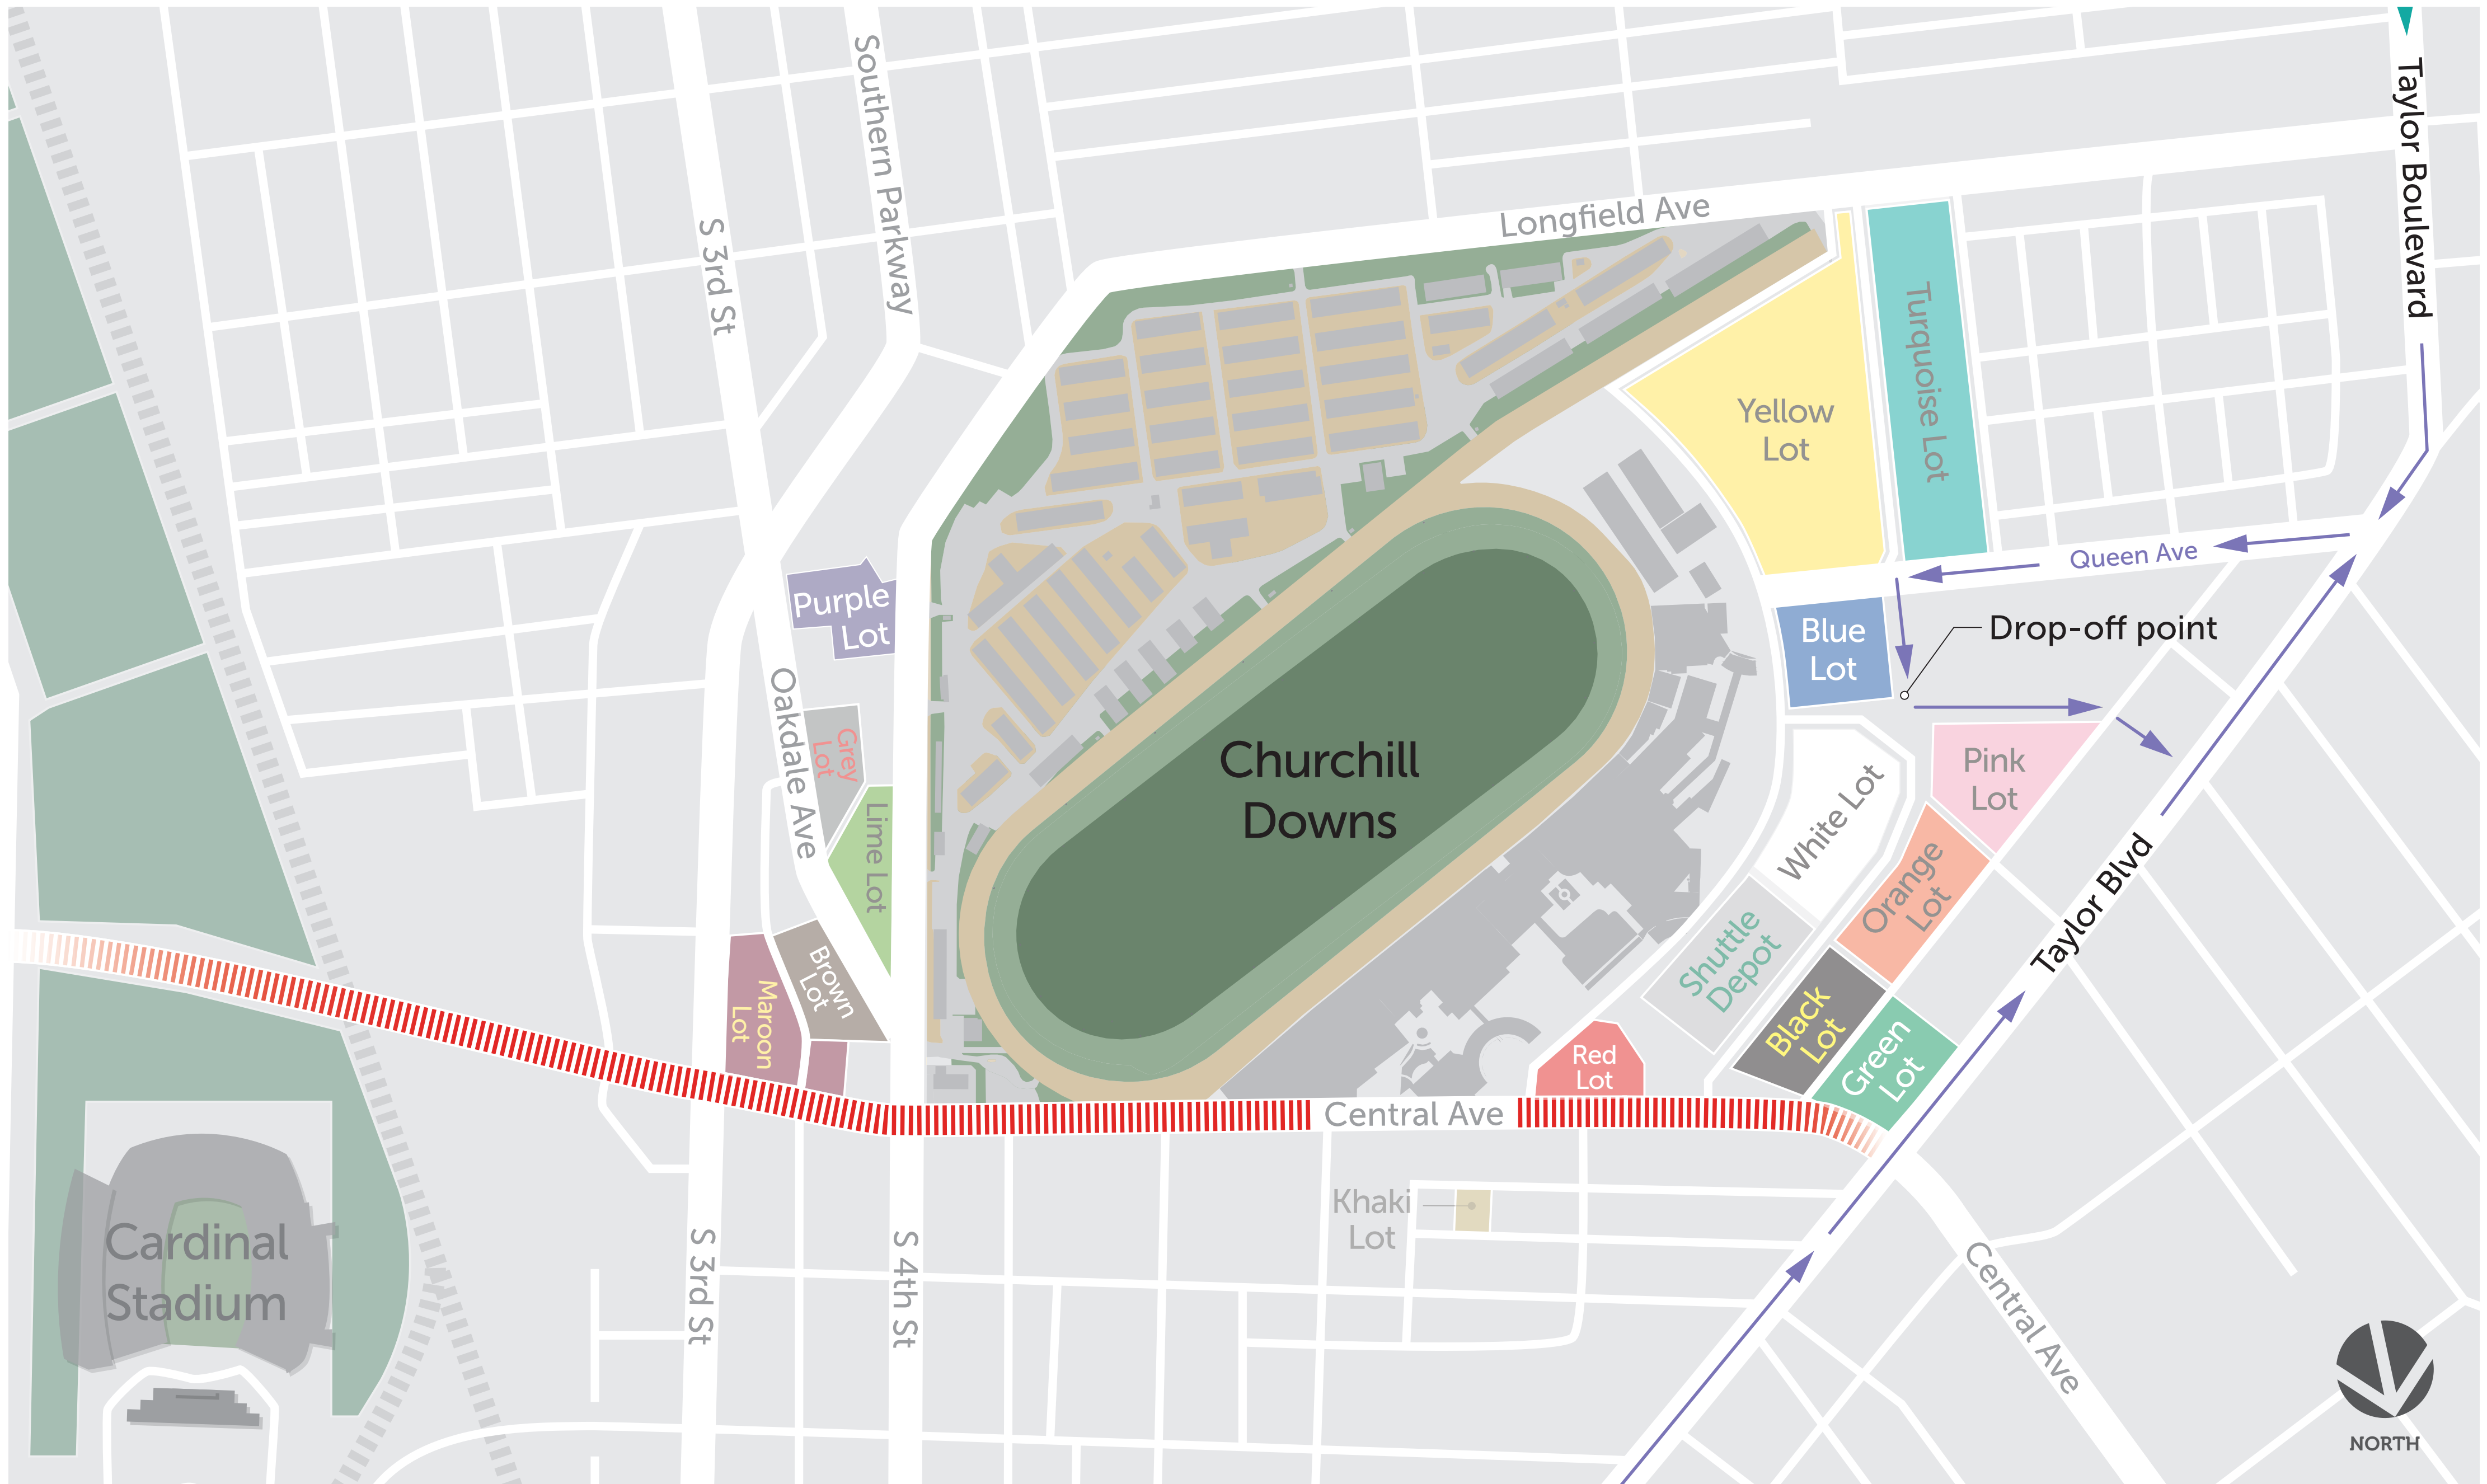

# CHURCHILL DOWNS ROUTE MAP TO KENTUCKY DERBY DRIVE DROP-OFF

PATH LEGEND  
 RESTRICTED TRAFFIC

ROUTES  
 ROUTE TO KENTUCKY DERBY DRIVE DROP-OFF

0 500 ft.