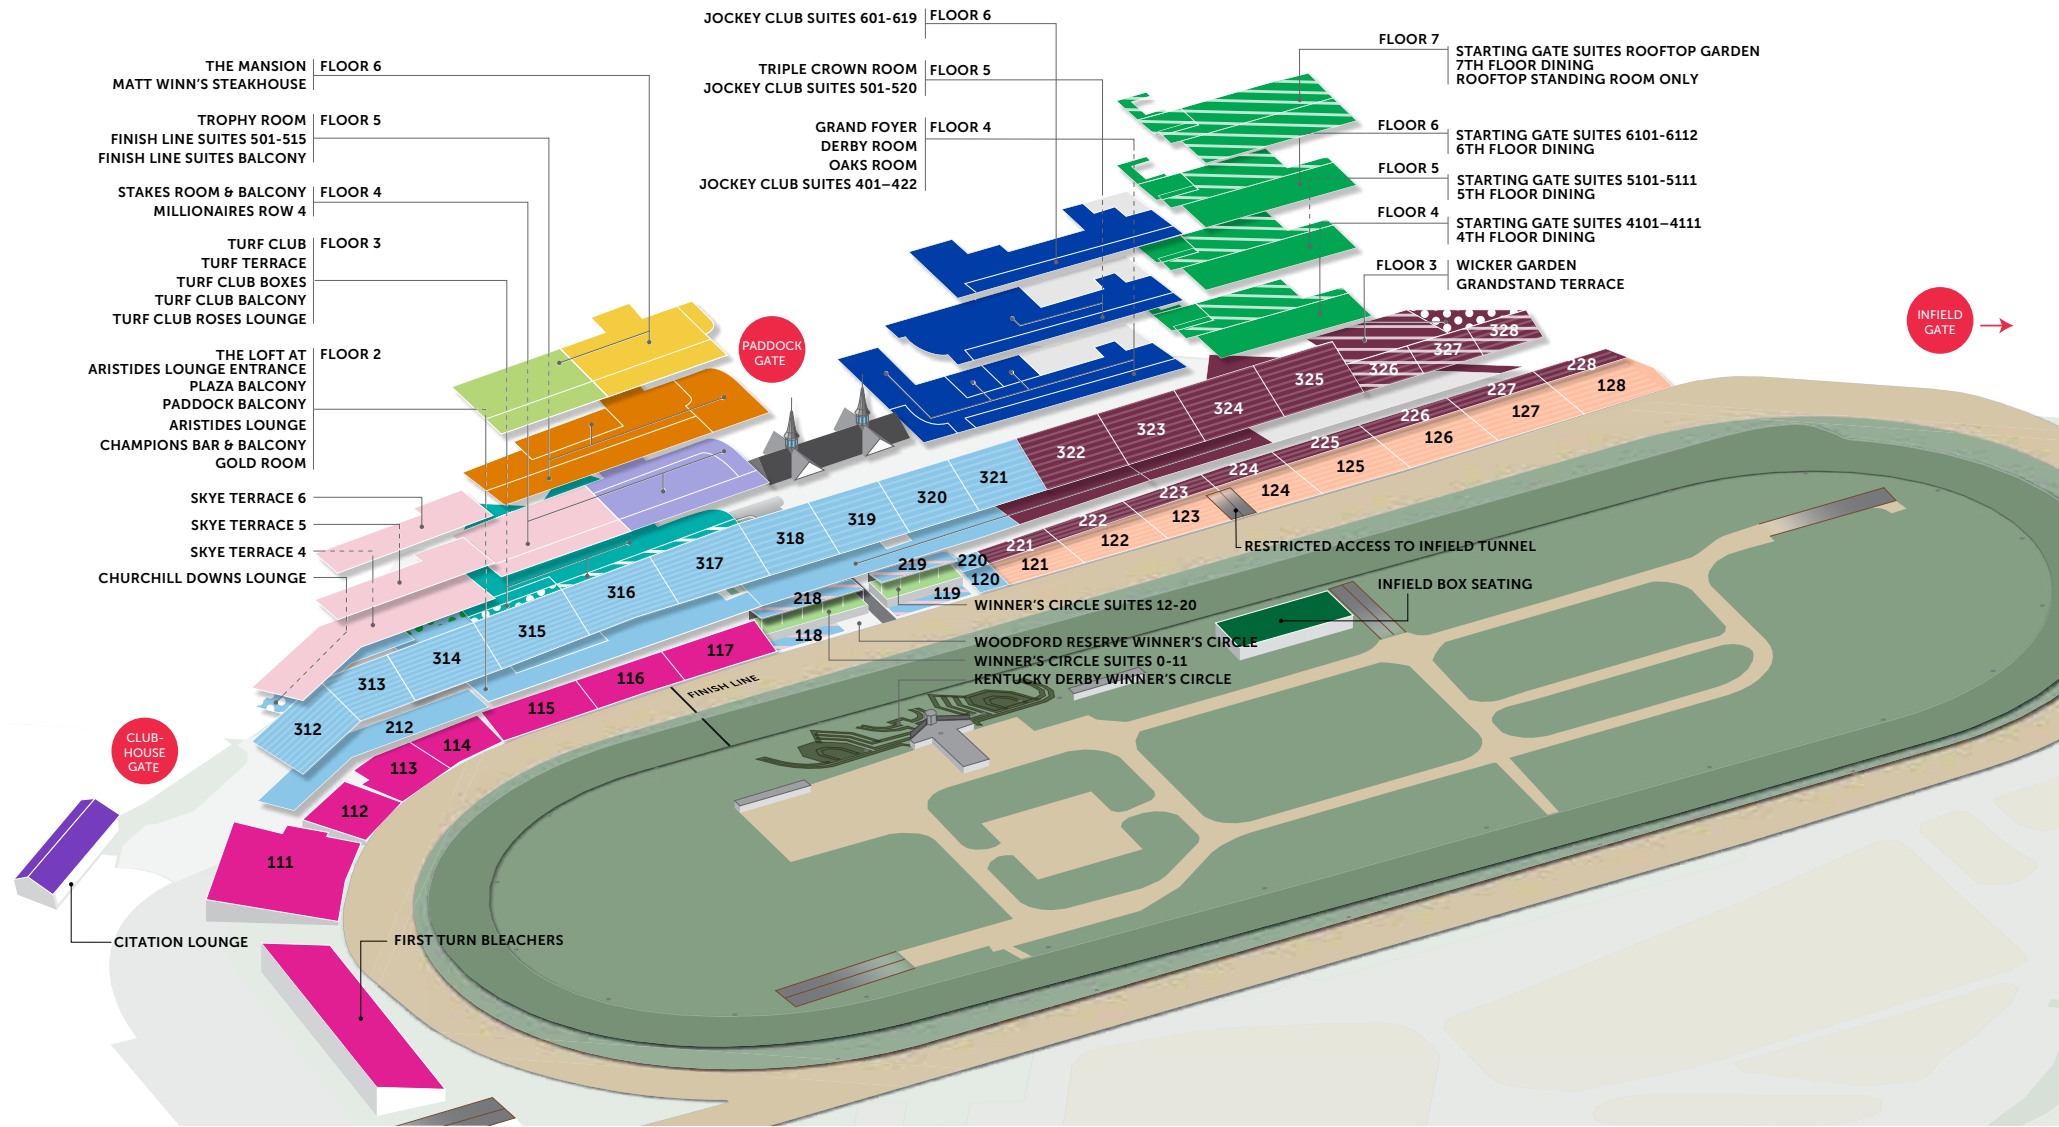

KENTUCKY OAKS & DERBY WEEK SEATING CHART

Guests must have a ticket for patterned areas to be granted access.

- 102
- 103
- 105
- 107
- 115
- 116
- 117
- 126
- 128
- 315
- 316
- 317

Visit a Guest Services Booth for additional accessible seating locations and assistance.

© 2021 CHURCHILL DOWNS RACETRACK,
LOUISVILLE, KY 40208

Maps, locations and amenities are subject to change.
Please visit ChurchillDowns.com for the most current maps.