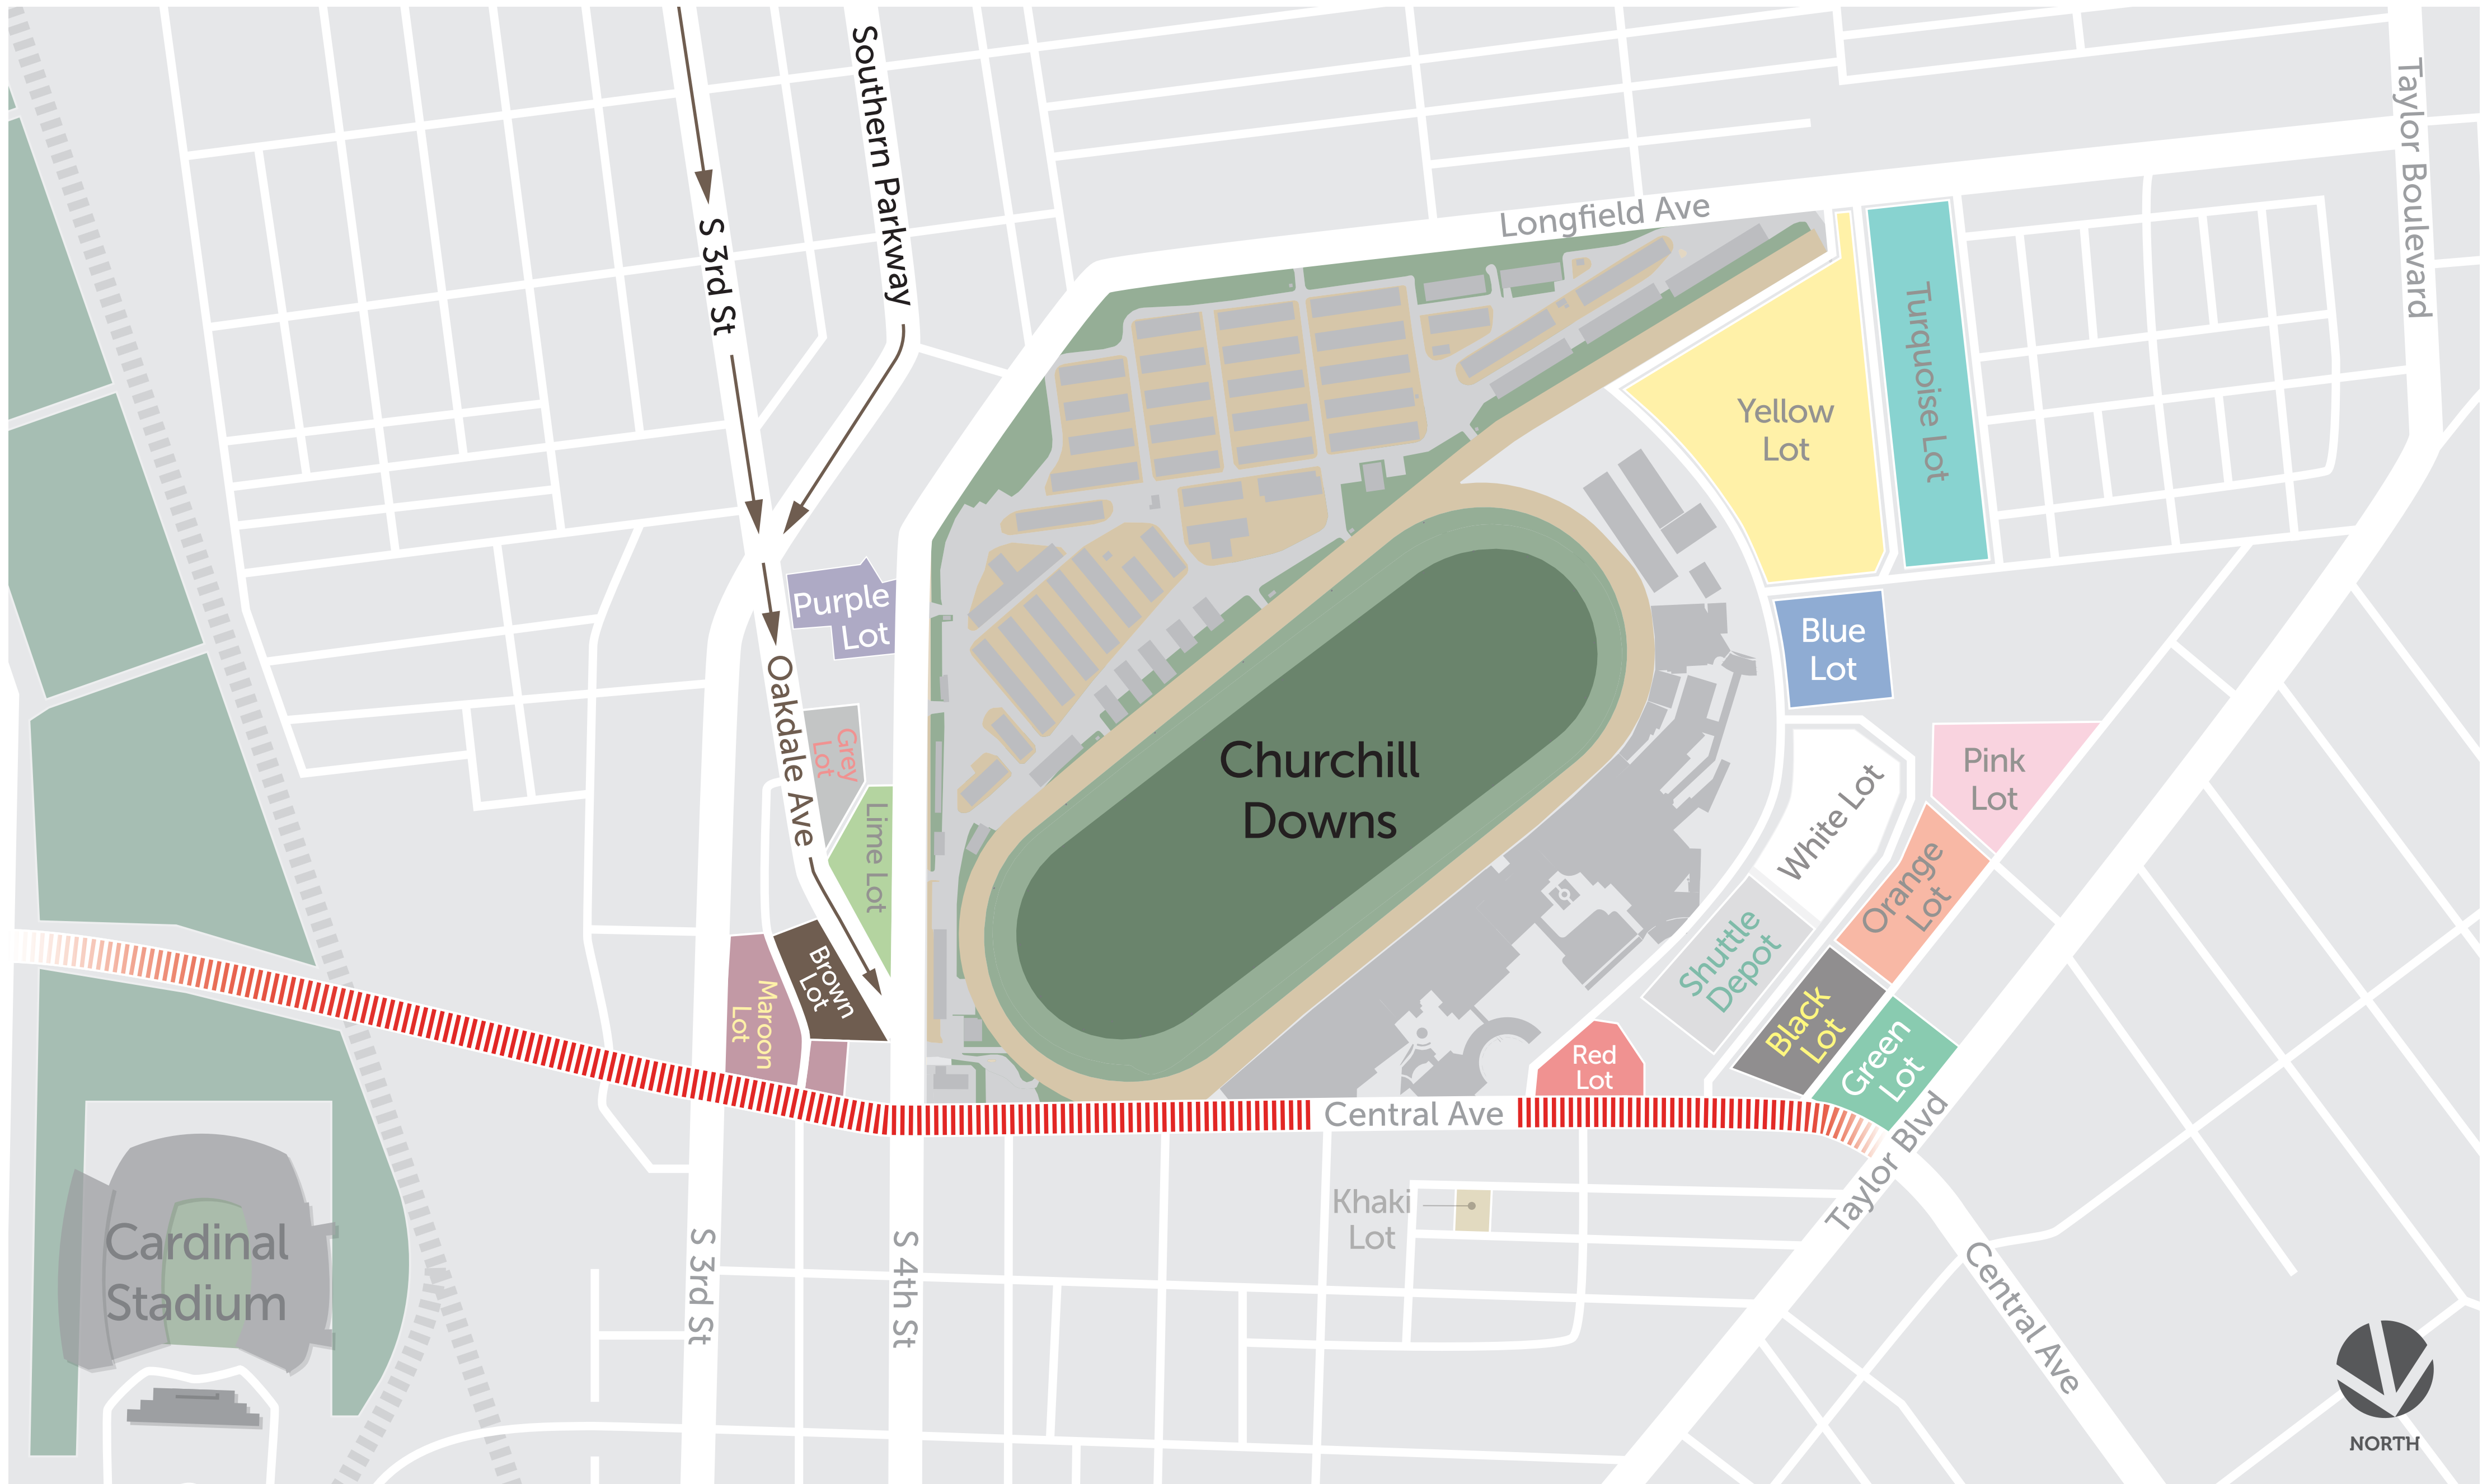

CHURCHILL DOWNS ROUTE MAP TO BROWN LOT

PATH LEGEND
RESTRICTED TRAFFIC

ROUTES
ROUTE TO BROWN LOT

0 500 ft.