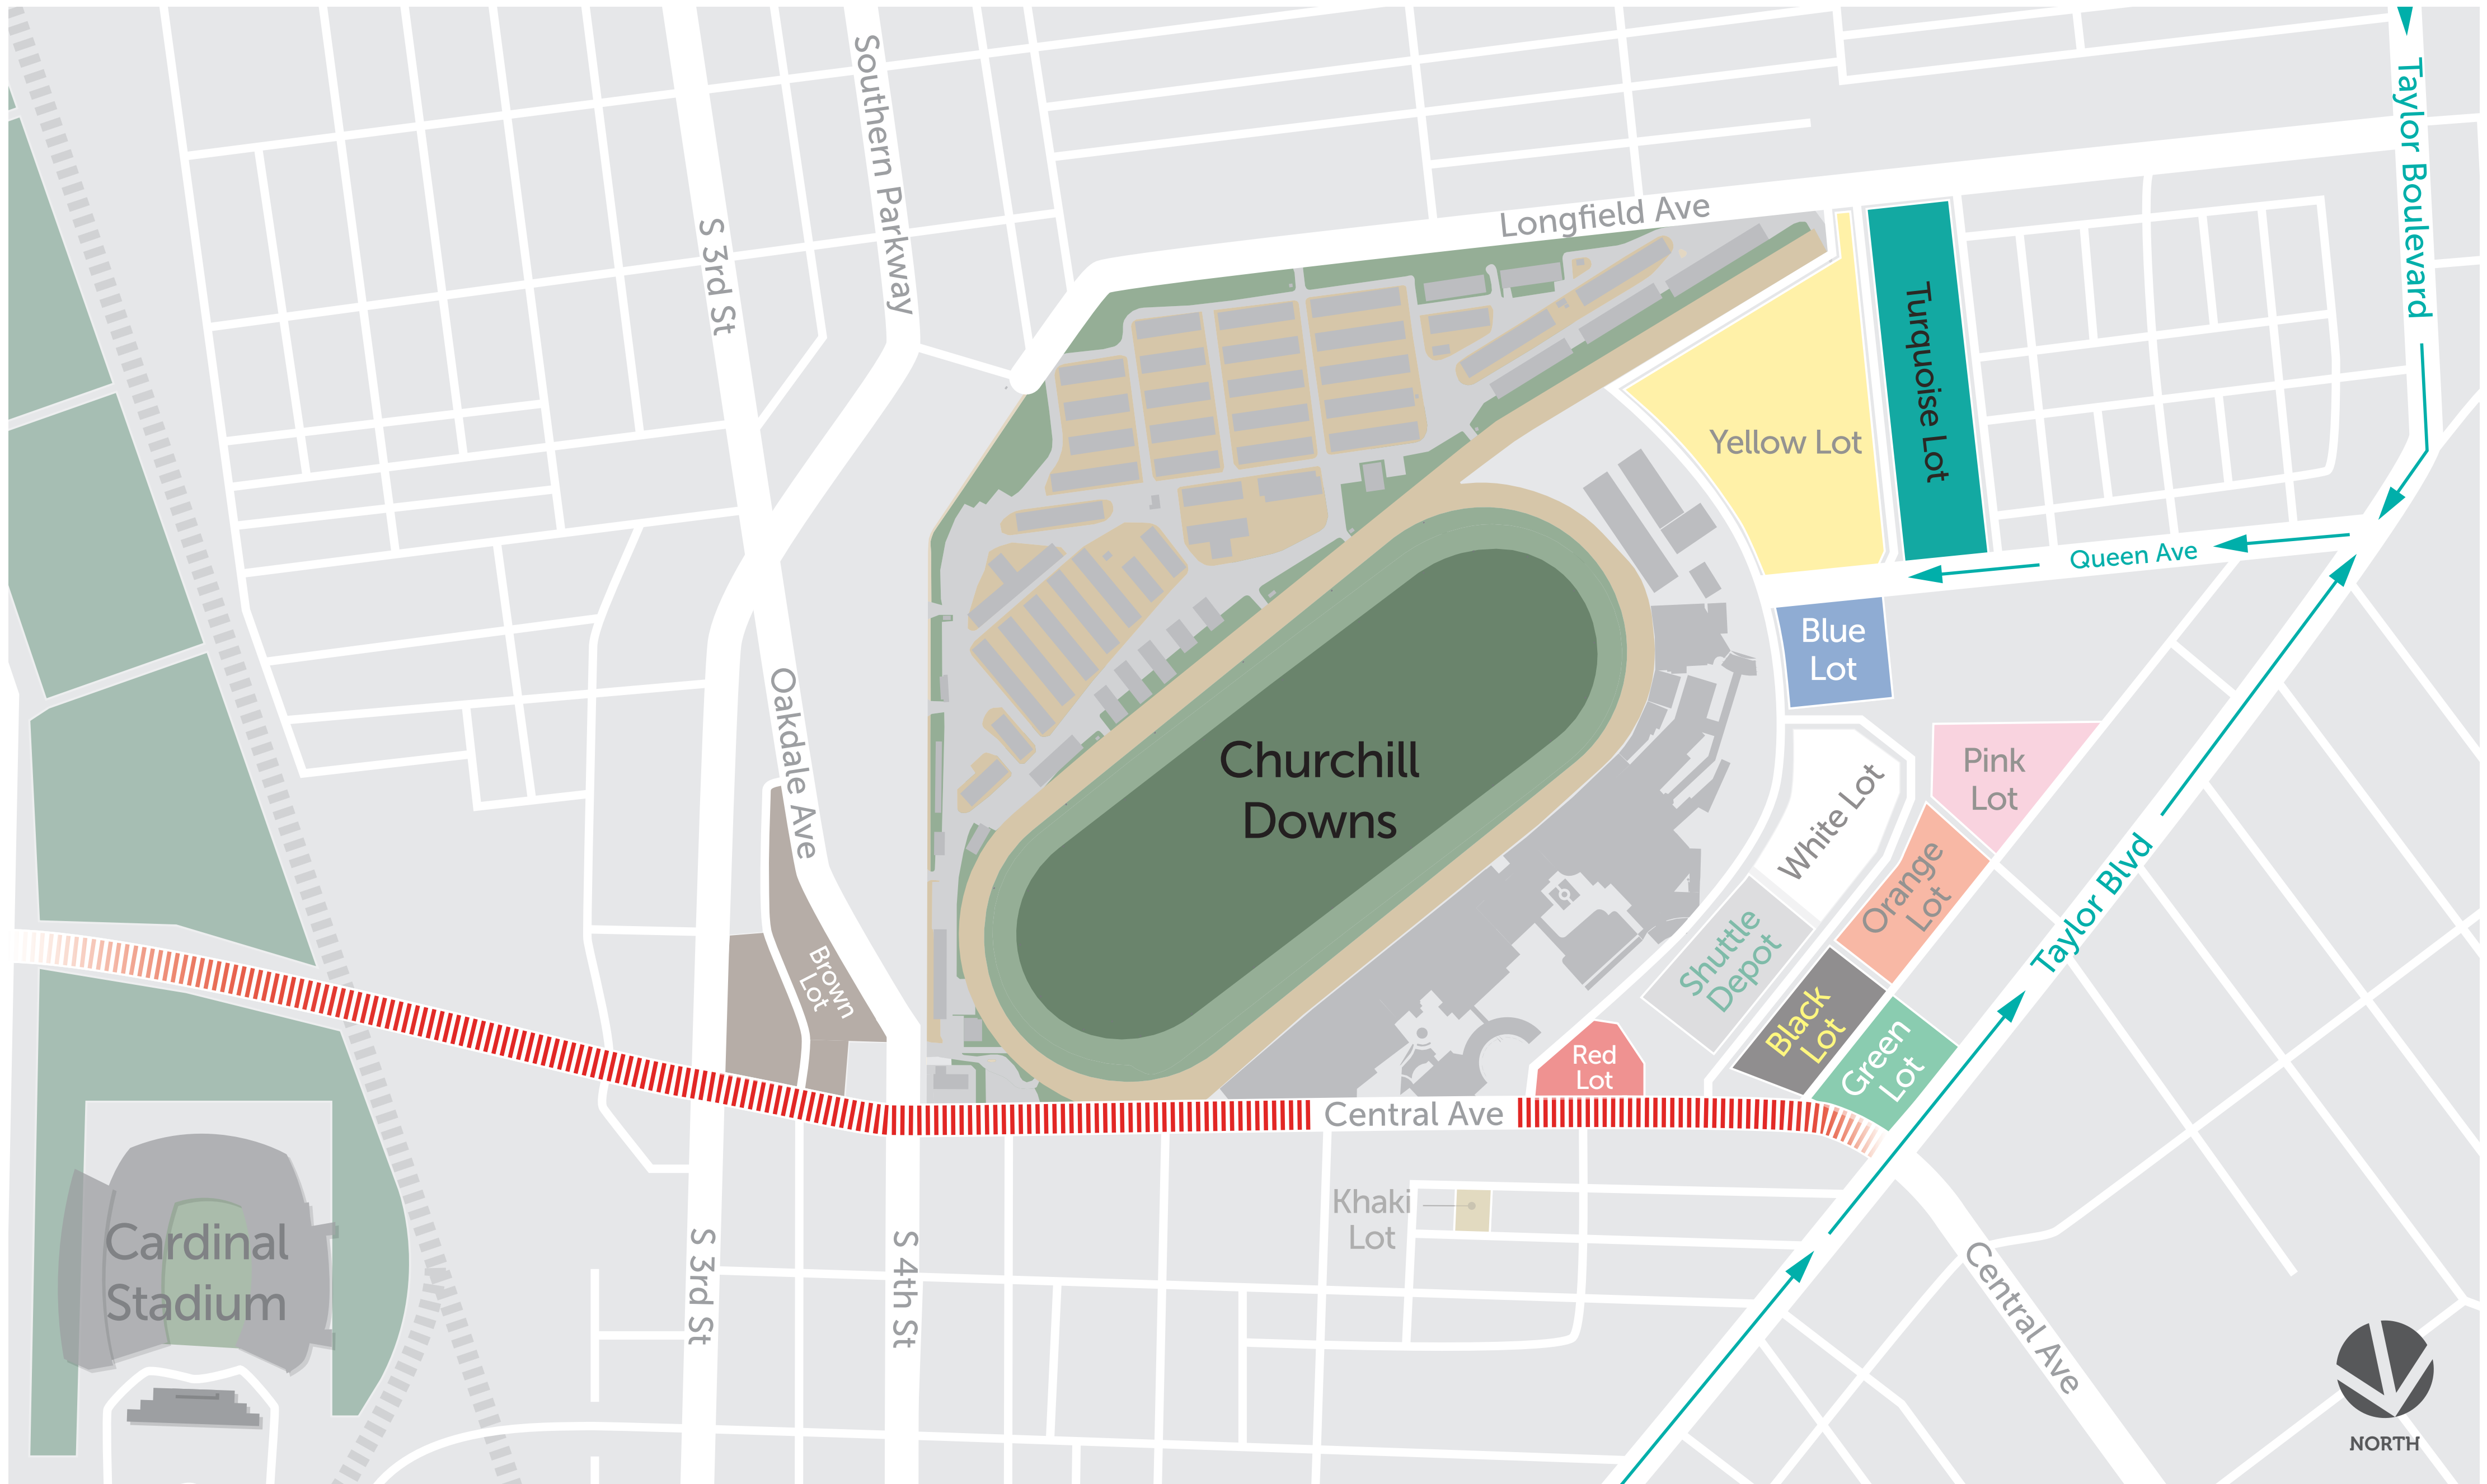

CHURCHILL DOWNS ROUTE MAP TO TURQUOISE LOT

PATH LEGEND
RESTRICTED TRAFFIC

ROUTES
ROUTE TO TURQUOISE LOT

0 500 ft.