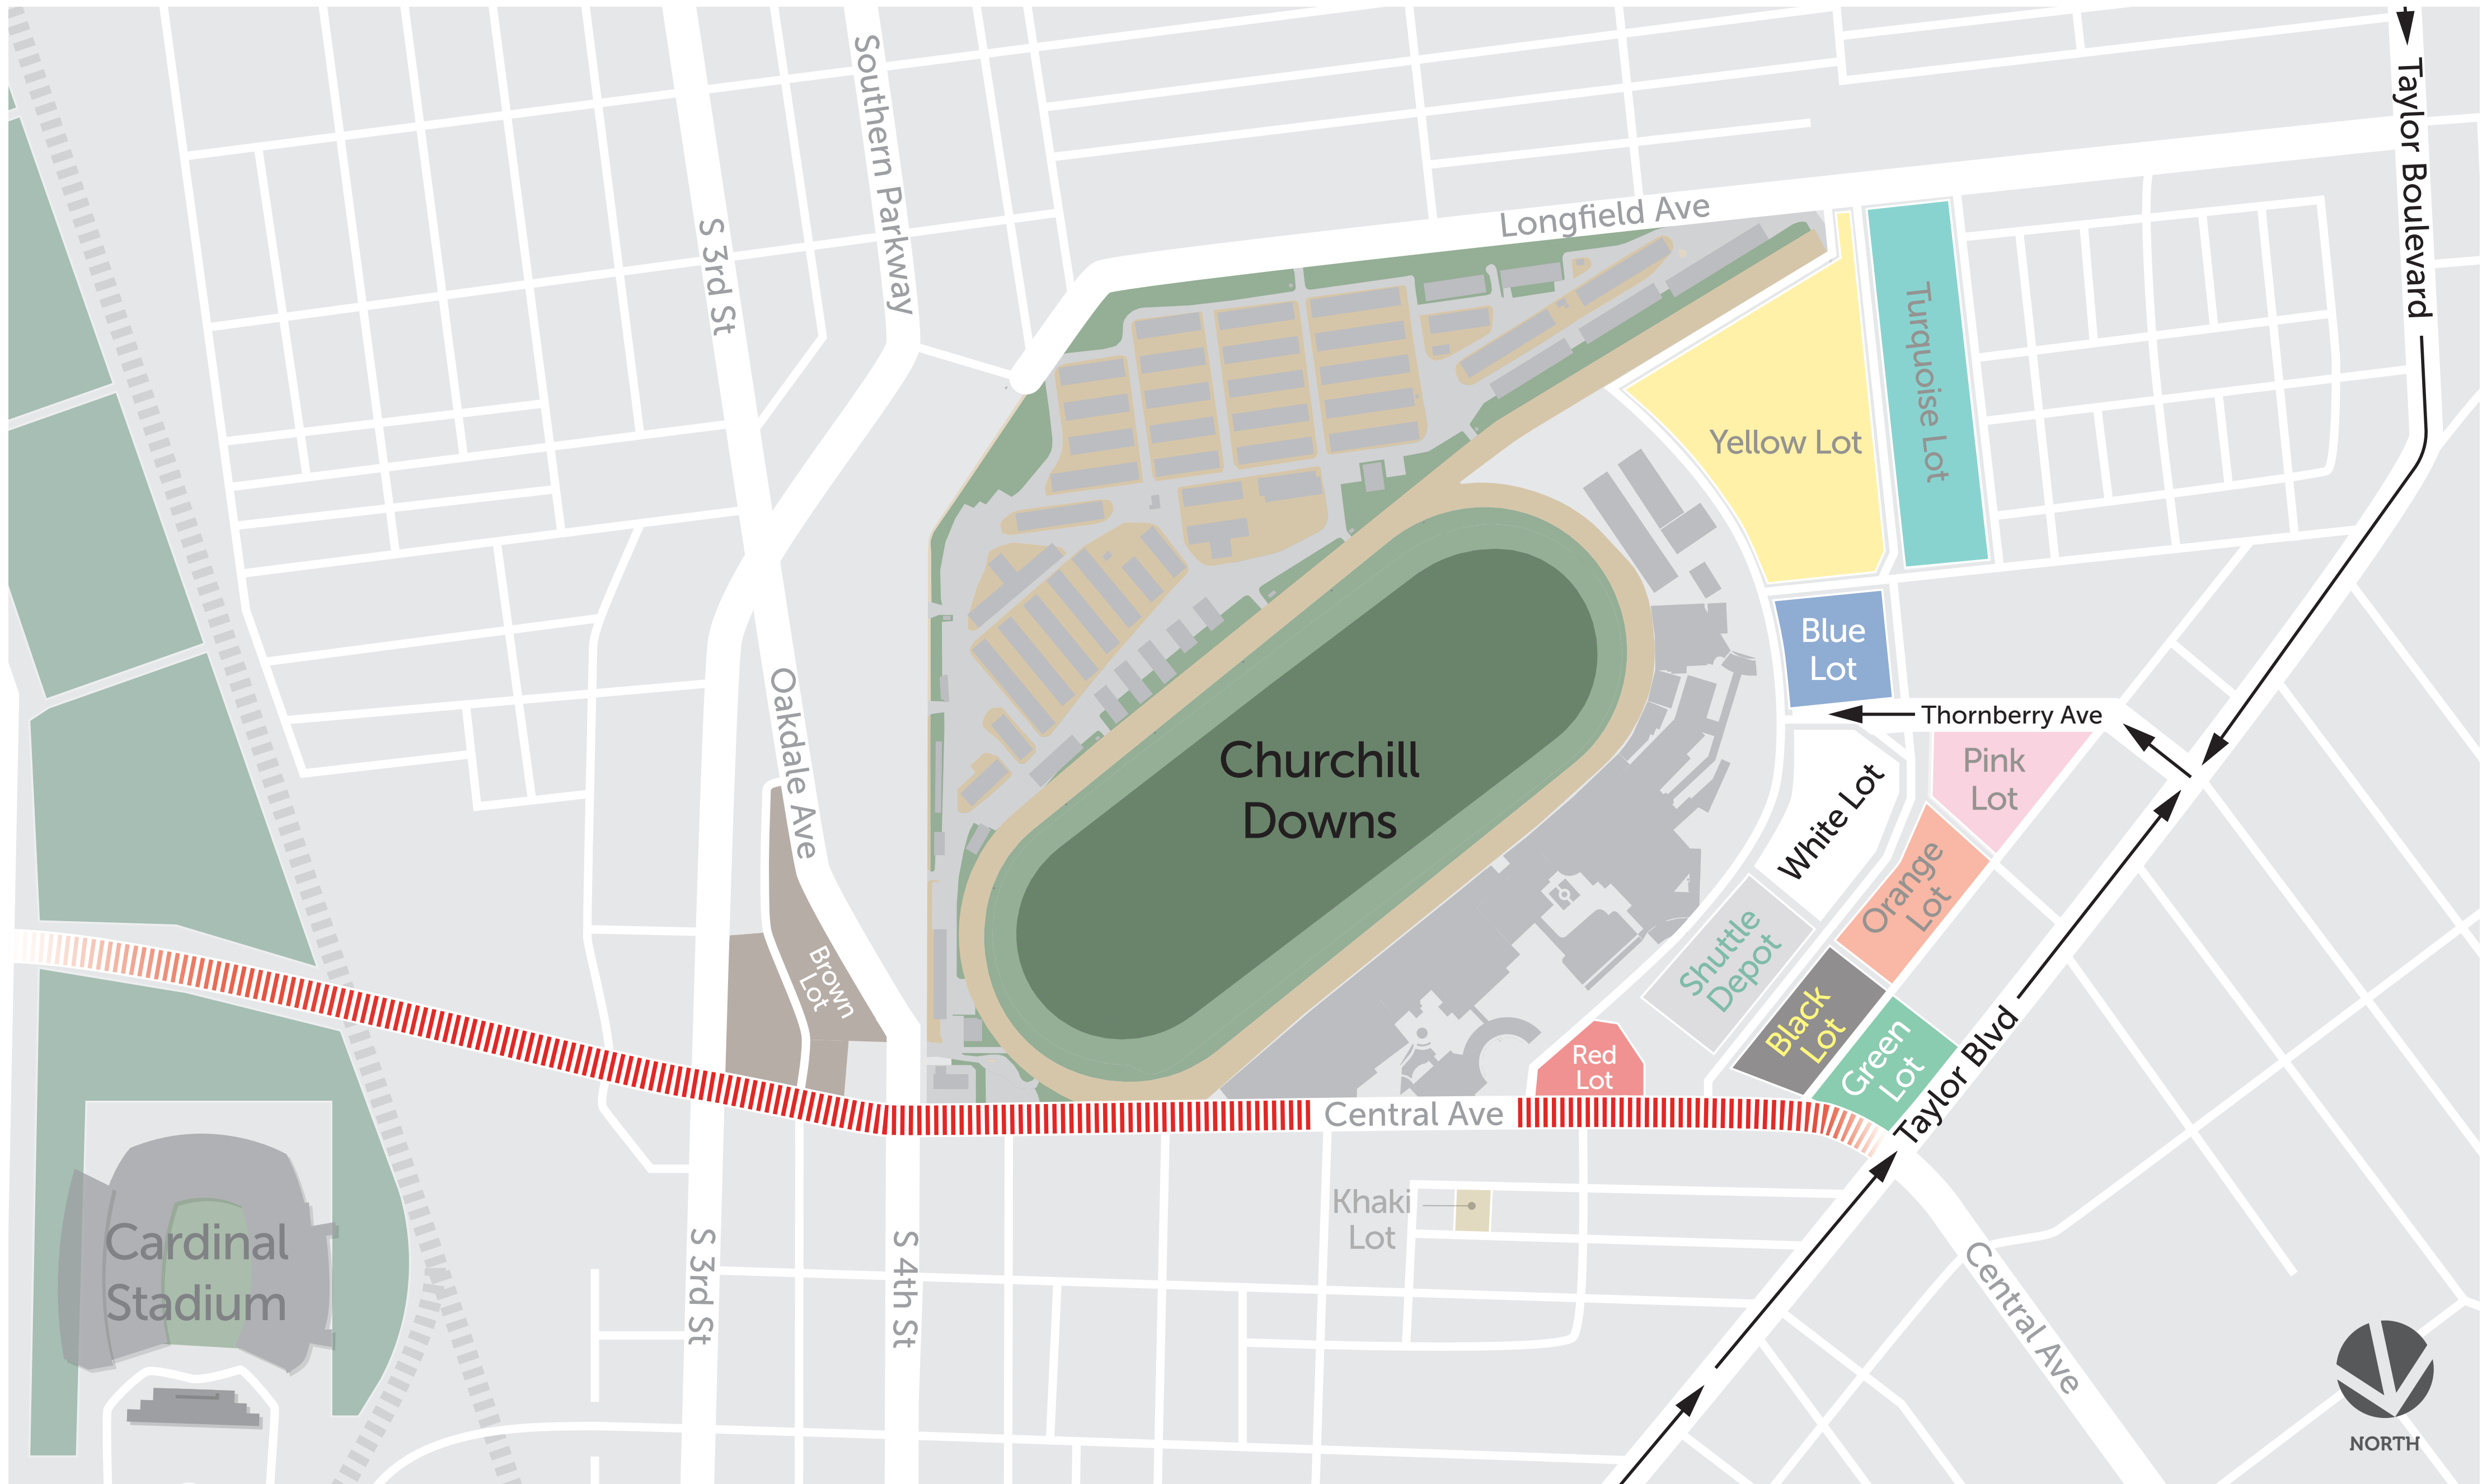

CHURCHILL DOWNS ROUTE MAP TO WHITE LOT

PATH LEGEND
RESTRICTED TRAFFIC

ROUTES
ROUTE TO WHITE LOT

0 500 ft.