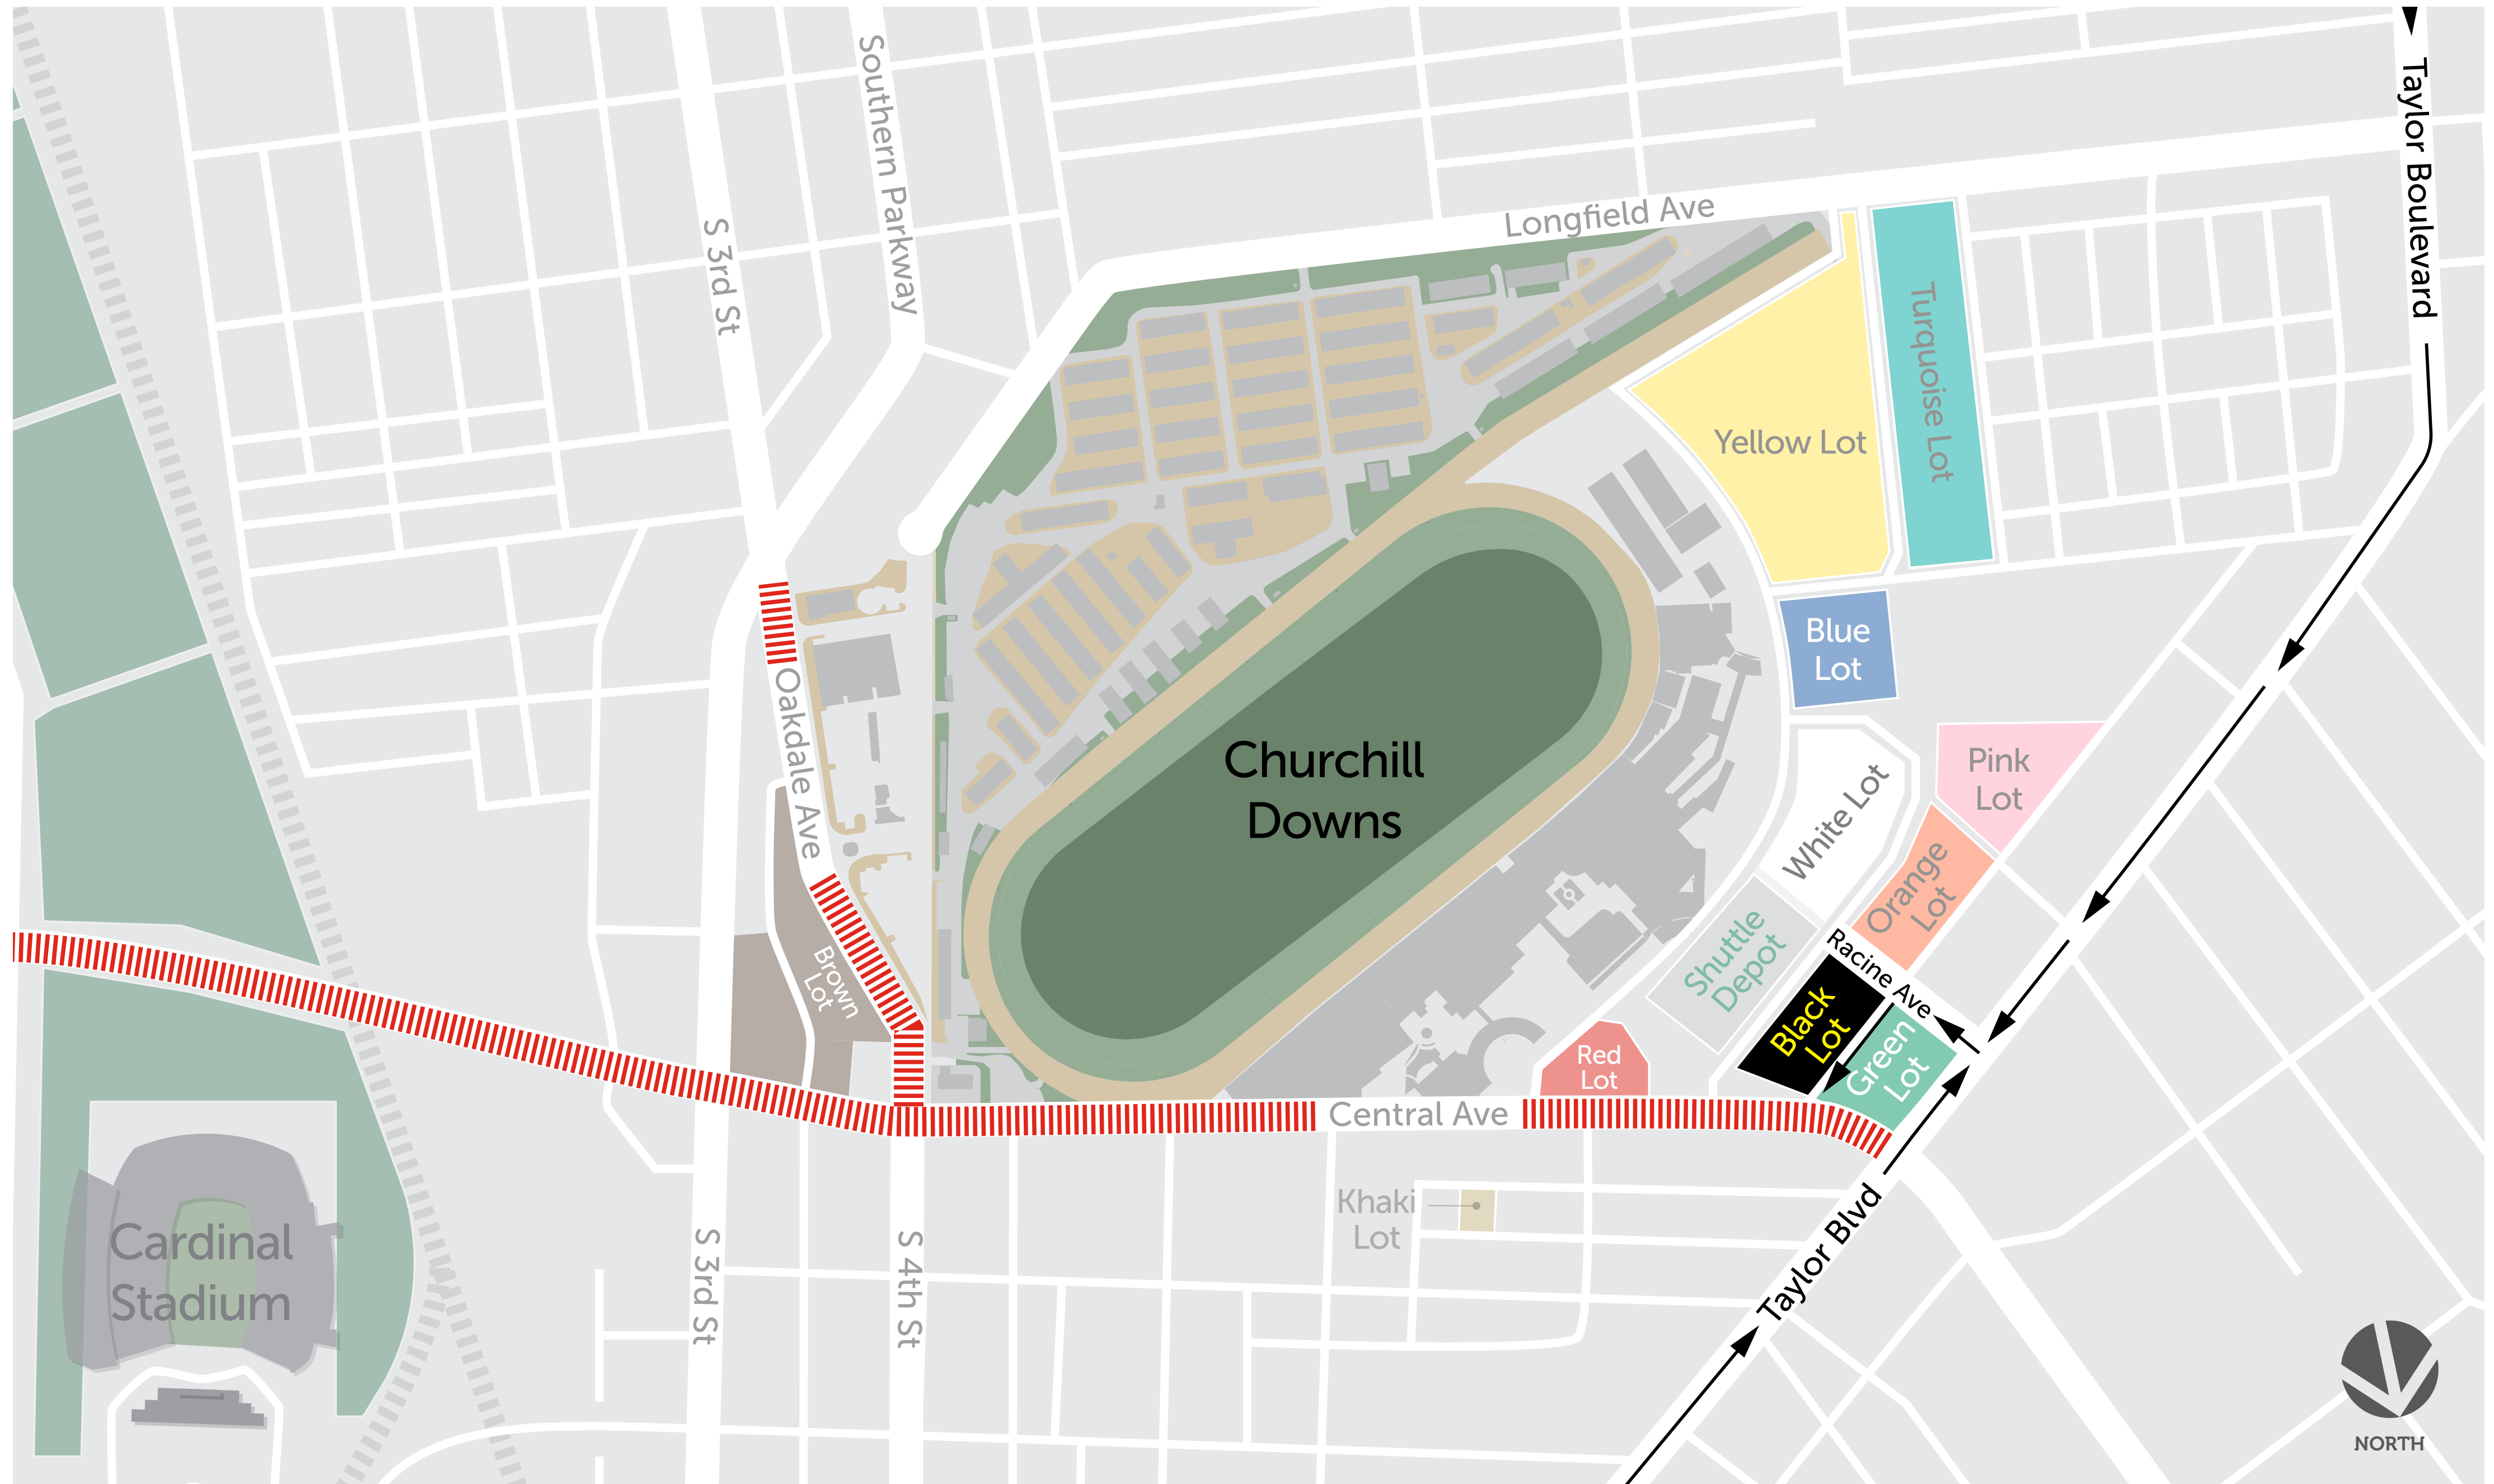

CHURCHILL DOWNS ROUTE MAP TO BLACK LOT

PATH LEGEND
RESTRICTED TRAFFIC

ROUTES
ROUTE TO BLACK LOT

0 500 ft.