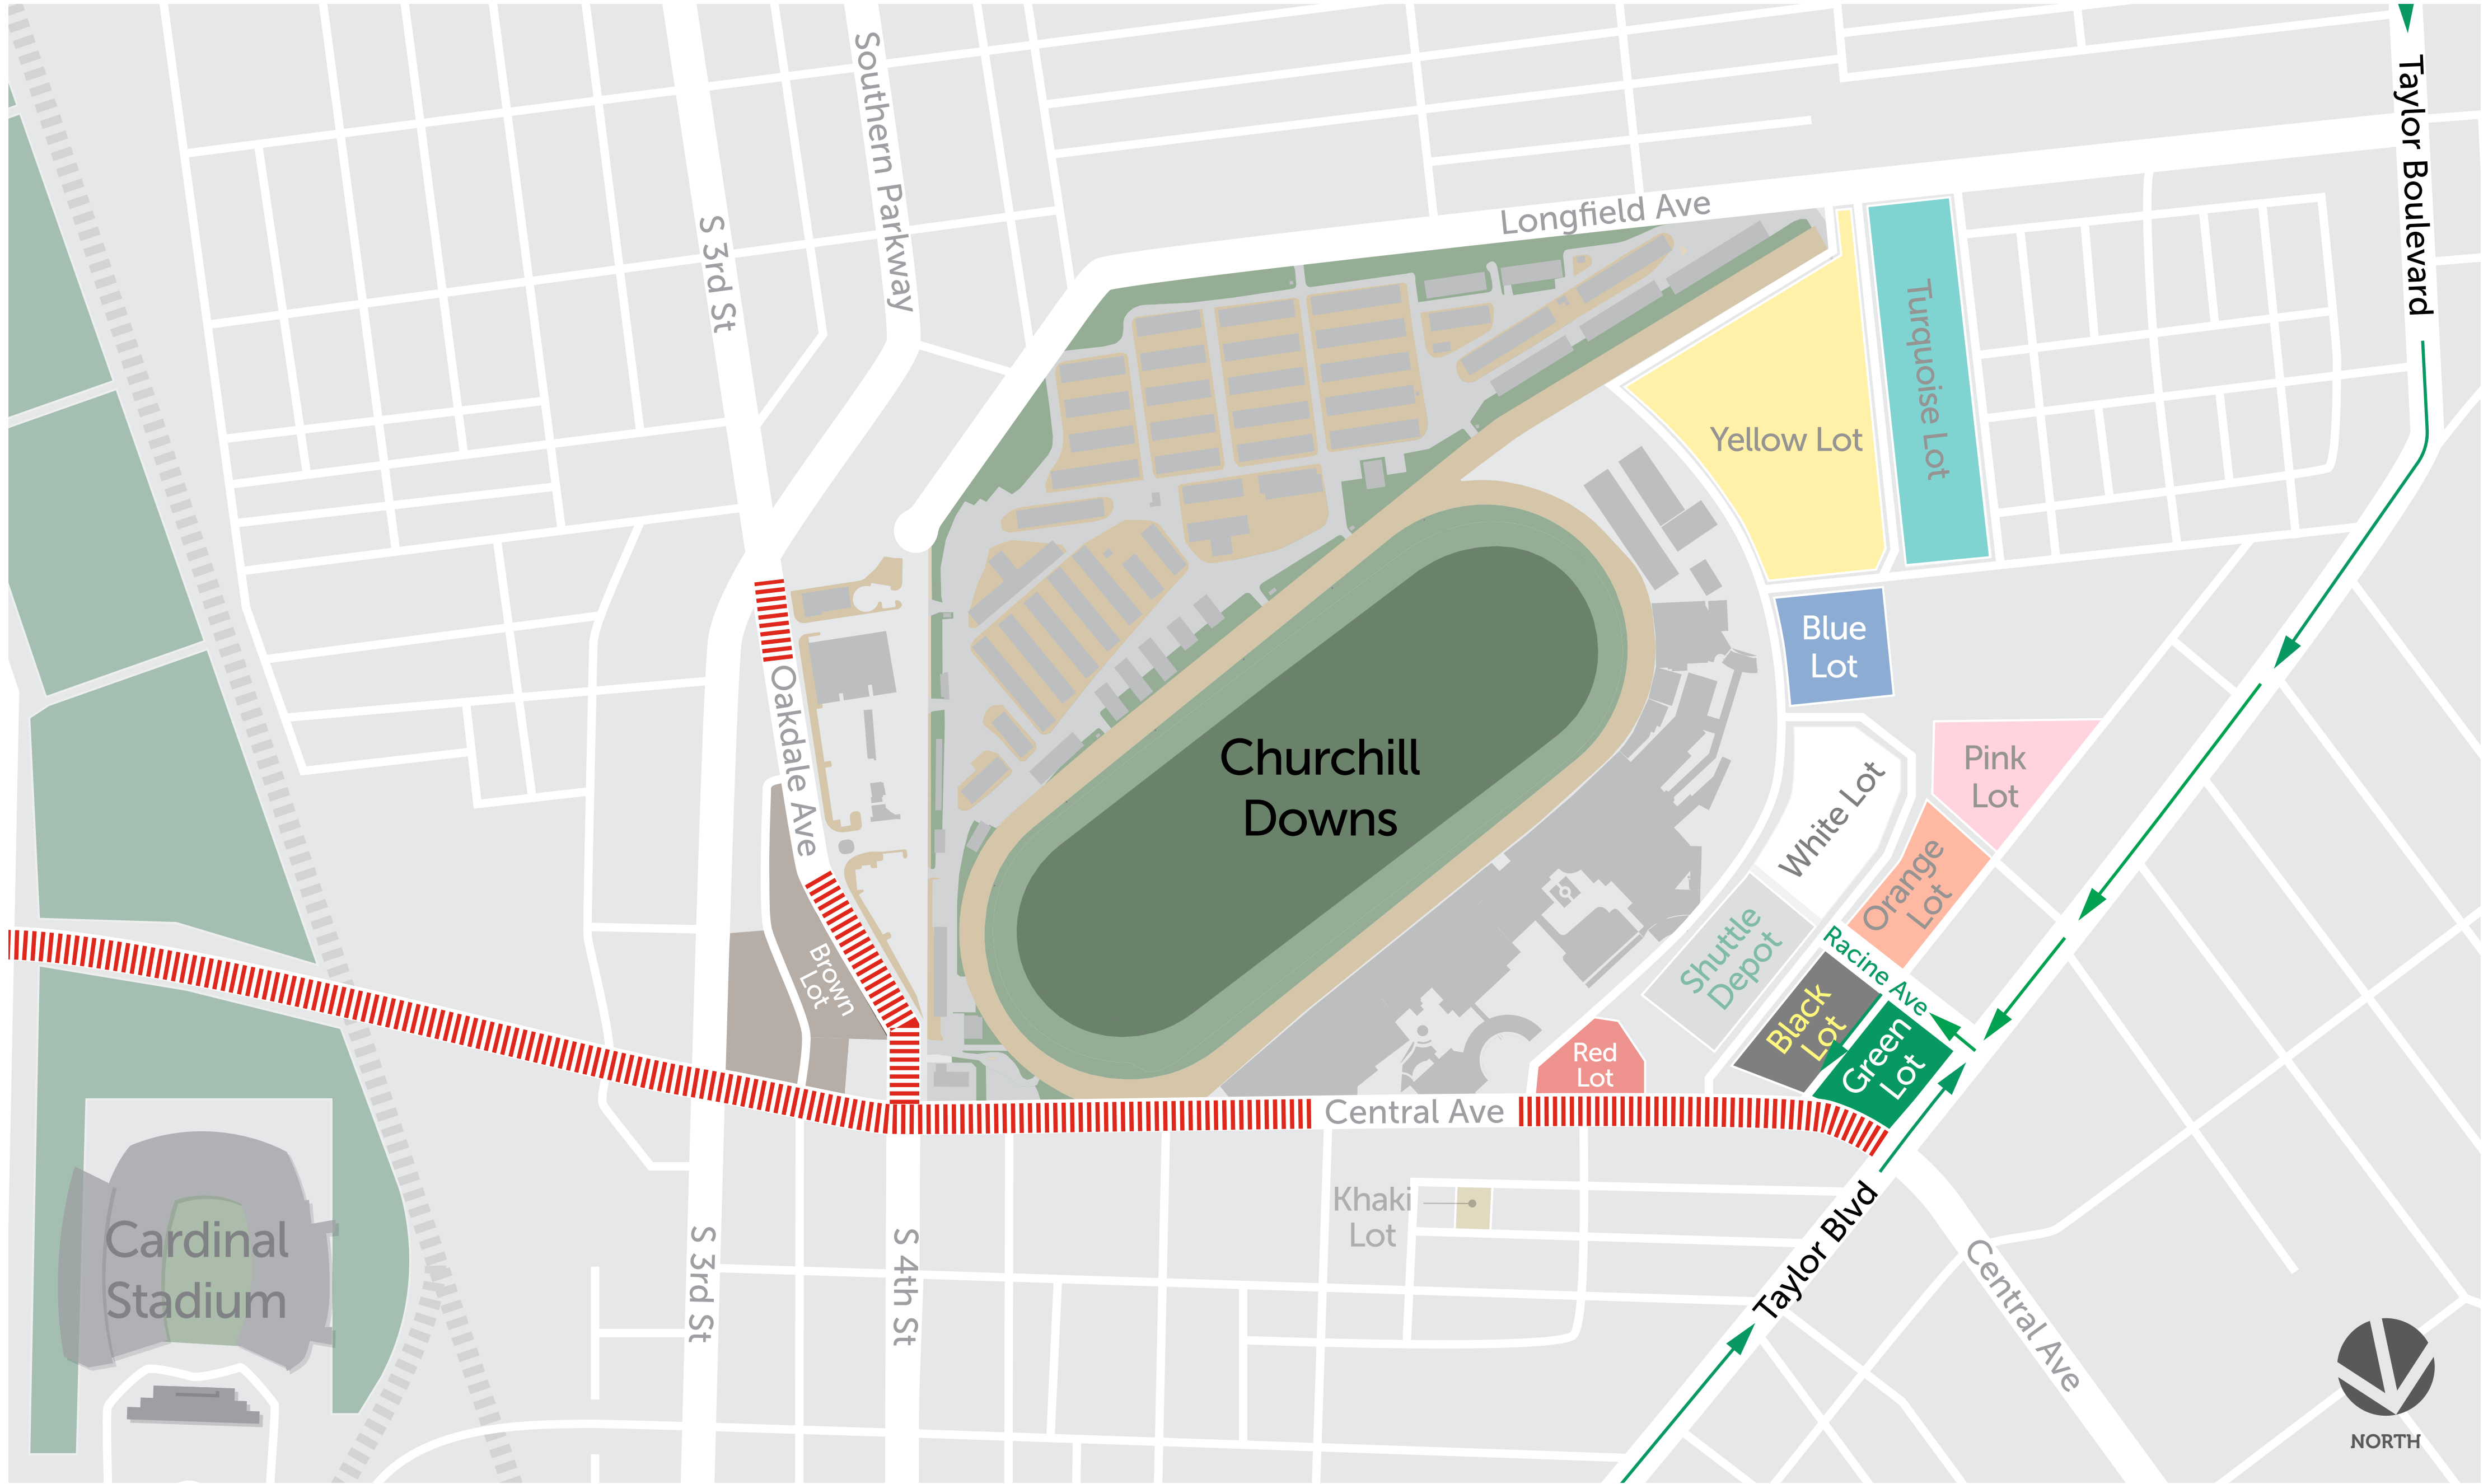

CHURCHILL DOWNS ROUTE MAP TO GREEN LOT

PATH LEGEND
RESTRICTED TRAFFIC

ROUTES
ROUTE TO GREEN LOT

0 500 ft.