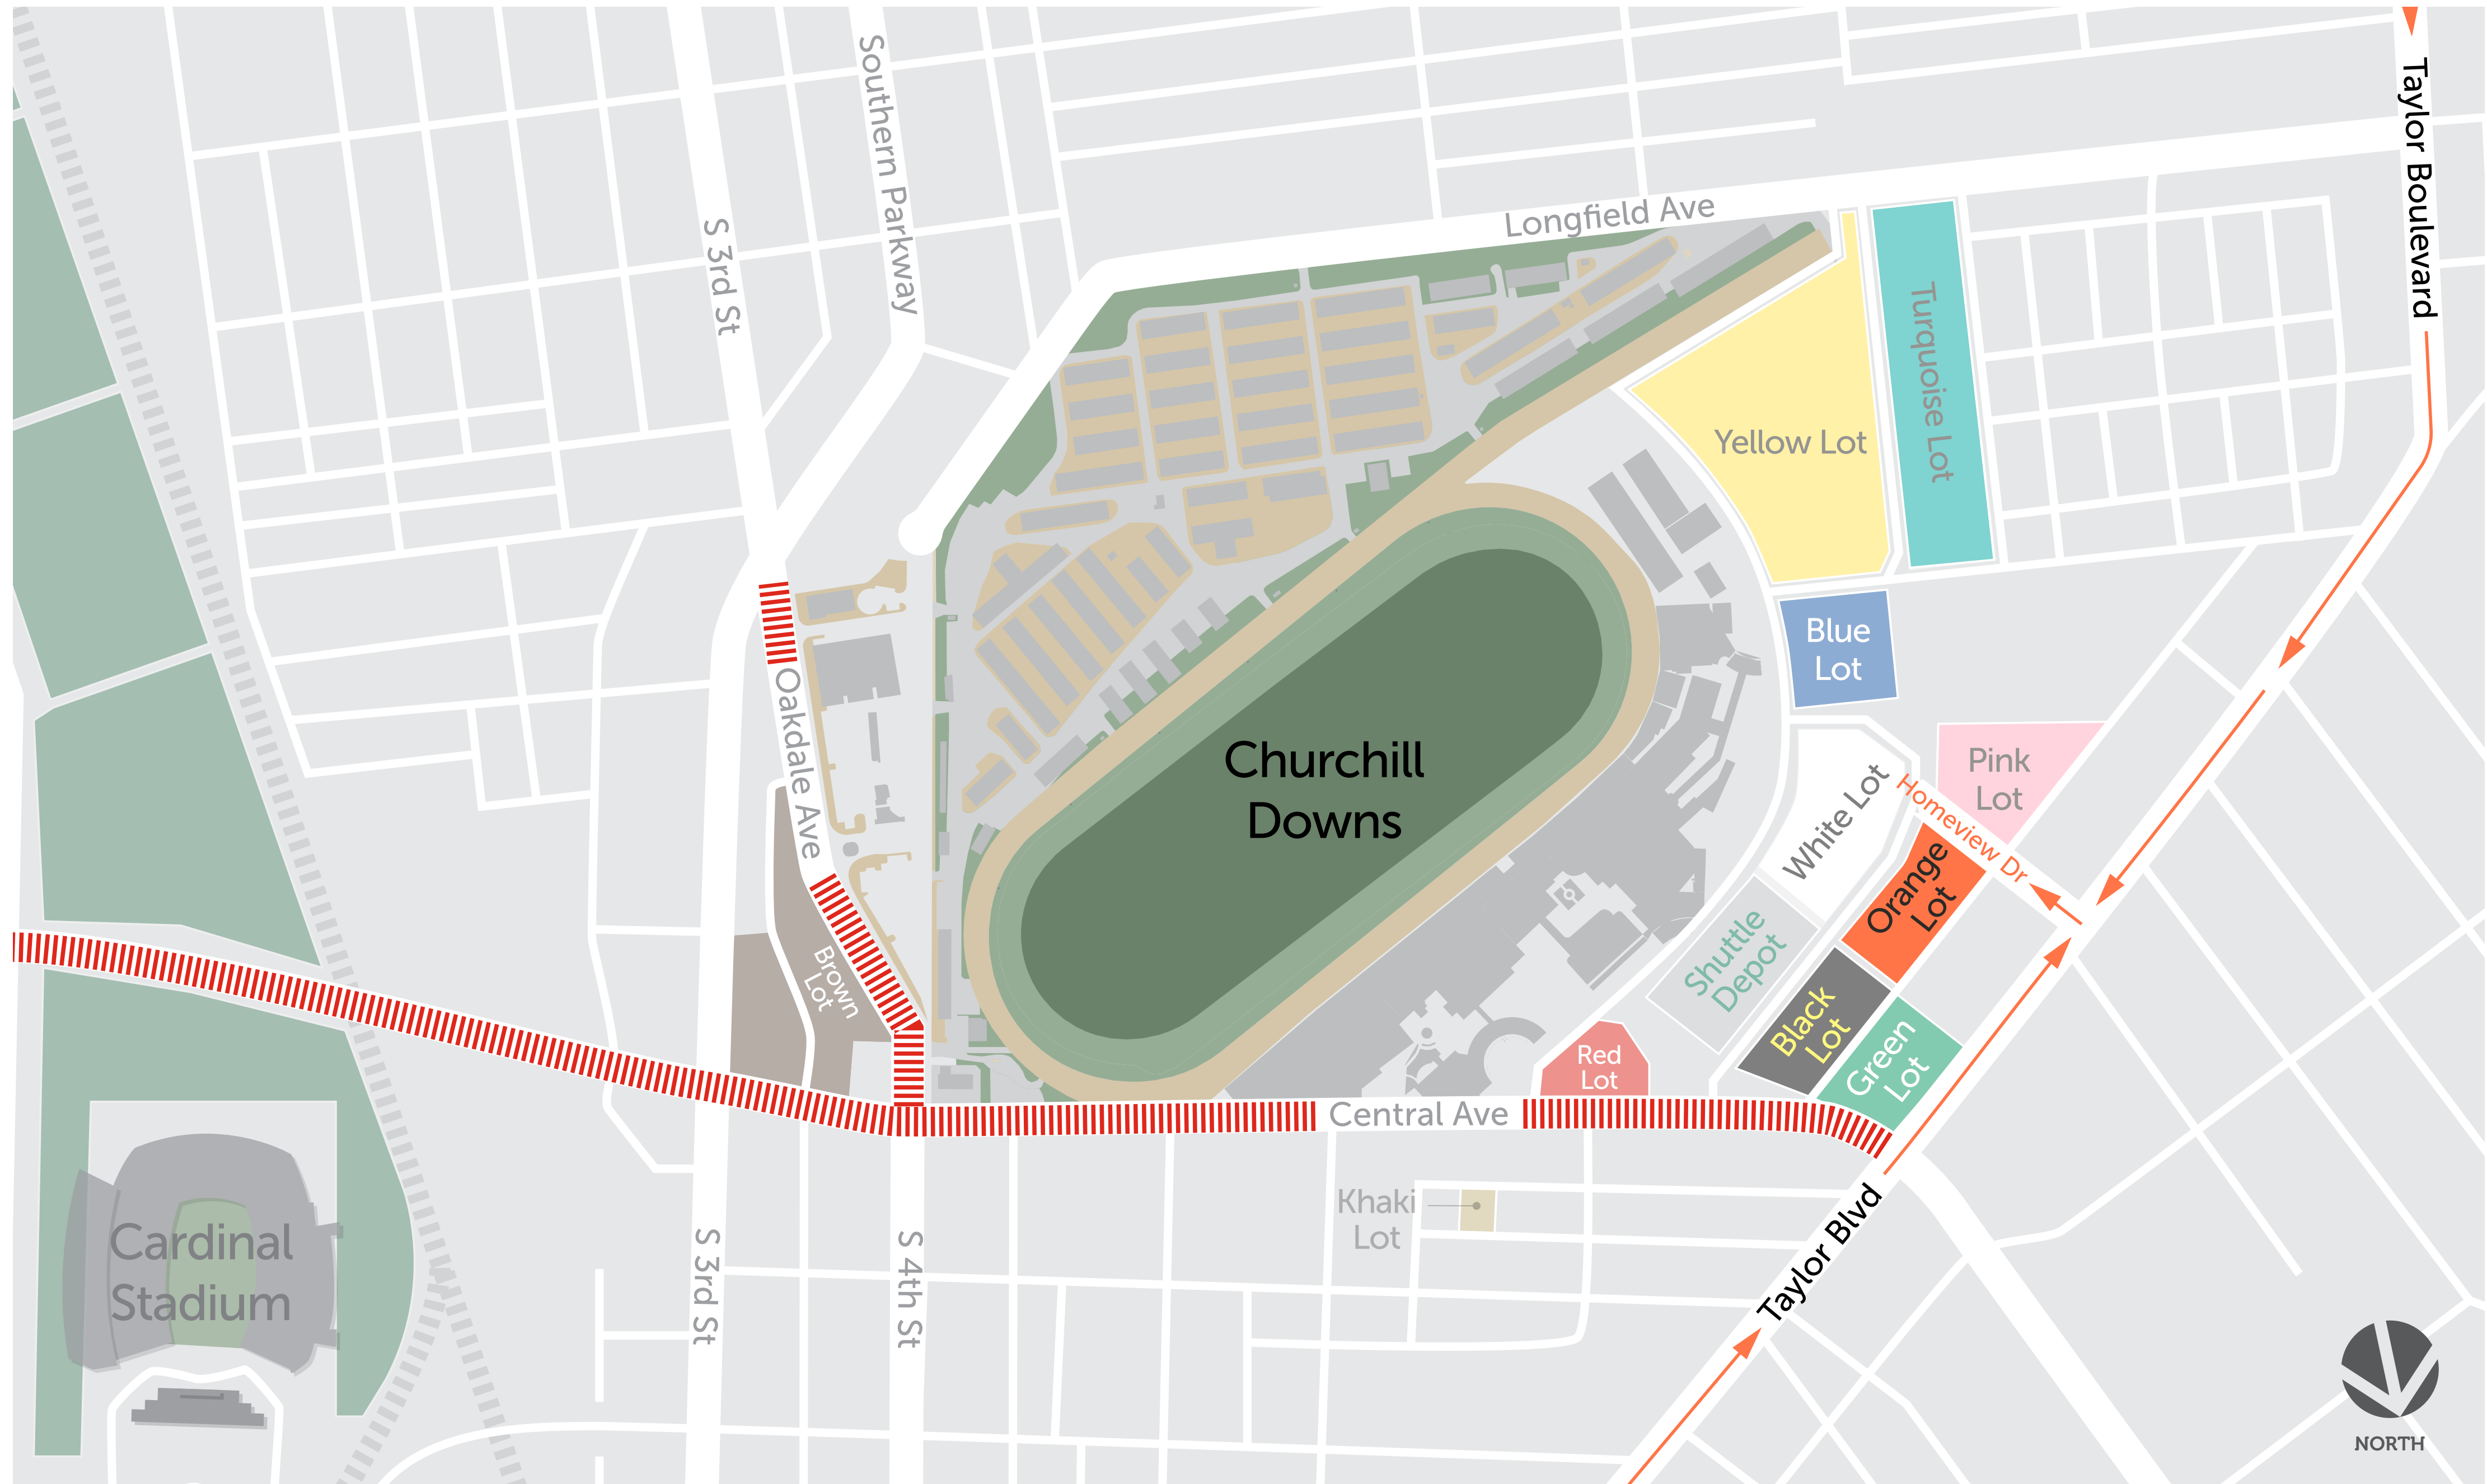

CHURCHILL DOWNS ROUTE MAP TO ORANGE LOT

NORTH

PATH LEGEND
||||| RESTRICTED TRAFFIC

ROUTES
← ROUTE TO ORANGE LOT

0 500 ft.