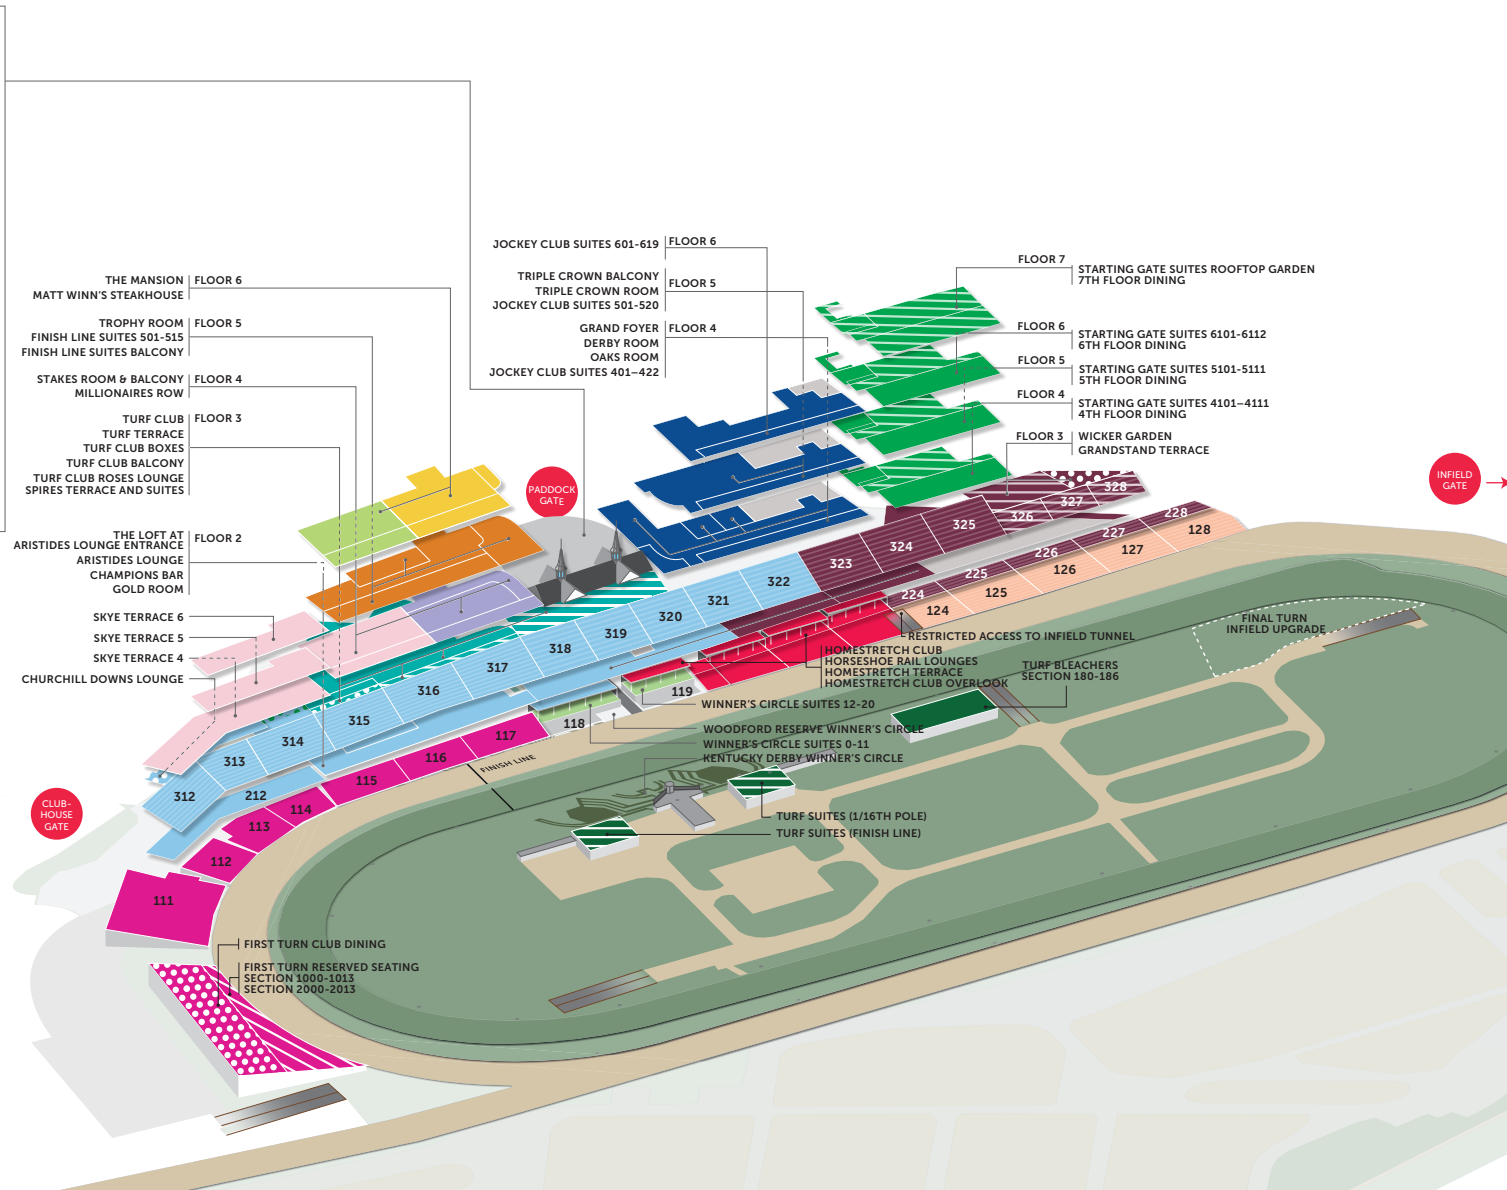

KENTUCKY OAKS & DERBY WEEK SEATING CHART

Guests must have a ticket for patterned areas to be granted access.

Accessible seating options can be pre-purchased in all reserved dining rooms and the following sections:

- 115
- 116
- 117
- 126
- 128
- 315
- 316
- 317
- Infield Bleachers
- First Turn Club
- Homestretch Club

Visit a Guest Services Booth for additional accessible seating locations and assistance.

© 2023 CHURCHILL DOWNS RACETRACK,
LOUISVILLE, KY 40208

Maps, locations and amenities are subject to change.
Please visit ChurchillDowns.com for the most current maps.