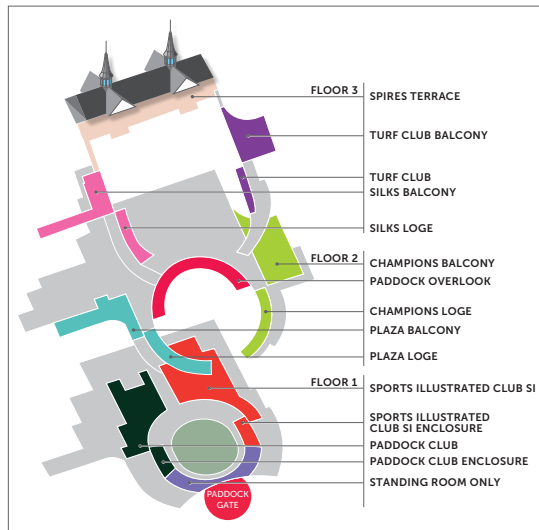

KENTUCKY OAKS & DERBY WEEK SEATING CHART

Guests must have a ticket for patterned areas to be granted access.

Accessible seating options can be pre-purchased in all reserved dining rooms and the following sections:

- 115
- 116
- 117
- 126
- 128
- 315
- 316
- 317
- Infield Bleachers
- First Turn Club
- Homestretch Club

Visit a Guest Services Booth for additional accessible seating locations and assistance.

© 2023 CHURCHILL DOWNS RACETRACK,
LOUISVILLE, KY 40208

Maps, locations and amenities are subject to change.
Please visit ChurchillDowns.com for the most current maps.