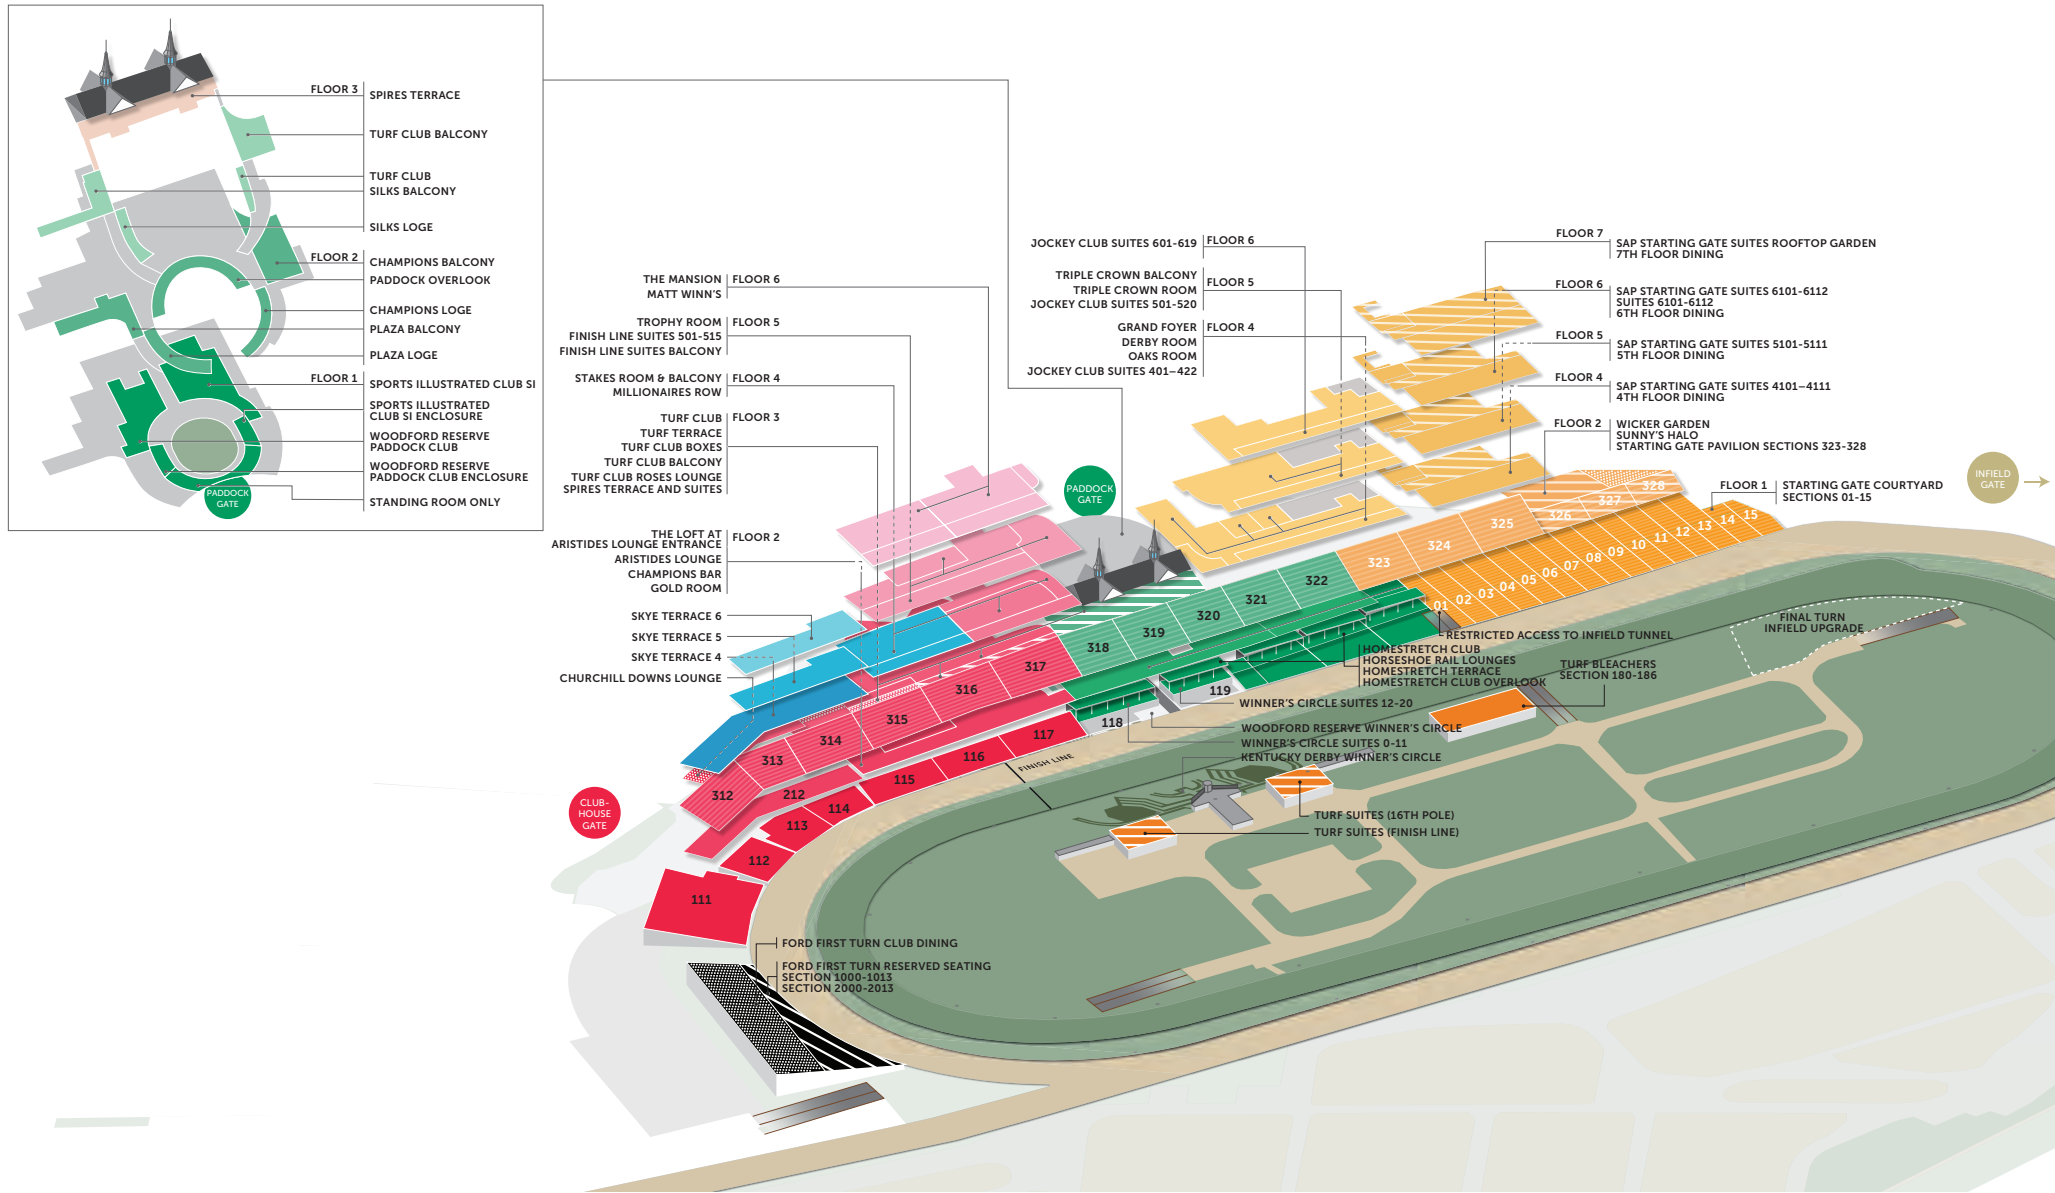

KENTUCKY OAKS & DERBY WEEK SEATING CHART

Guests must have a ticket for patterned areas to be granted access.

Accessible seating options can be pre-purchased in all reserved dining rooms and the following sections:

- 115 · 315 · Infield Bleachers
- 116 · 316 · Ford First Turn Club
- 117 · 317 · Homestretch Club

Visit a Guest Services Booth for additional accessible seating locations and assistance.

© 2023 CHURCHILL DOWNS RACETRACK, LOUISVILLE, KY 40208

Maps, locations and amenities are subject to change. Please visit ChurchillDowns.com for the most current maps.