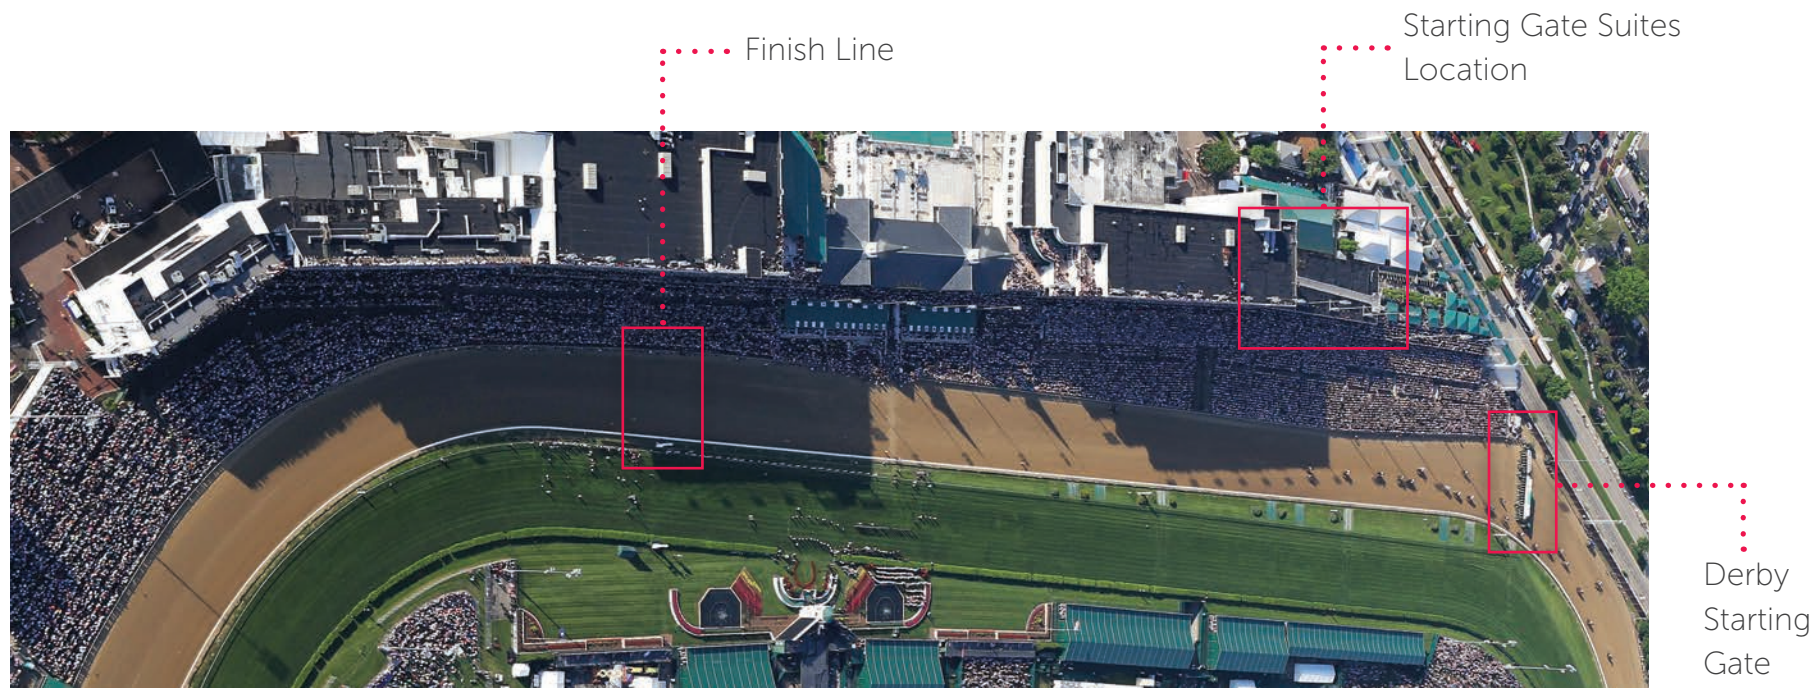

# STARTING GATE SUITES

**StartingGate**  
SUITES AT CHURCHILL DOWNS

## LOCATION

Positioned on the fourth turn of the racetrack and the beginning of the homestretch, the Starting Gate Suites are adjacent to the Starting Gate of the Kentucky Derby and Kentucky Oaks races.

Suites are situated on the fourth, fifth and sixth levels of the Starting Gate Suite Tower.

## SUITE FEATURES

- Interior temperature-controlled kitchen/bar area with lounge seating
- Attached private balcony with covered seating and panoramic views of the racetrack
- Suite package includes catering, full bar, reserved parking, racing programs and souvenir glasses on both Derby and Oaks Days
- Self-service wagering machine, dedicated suite attendant and concierge services
- Exclusive restrooms and live mutuel tellers for guests